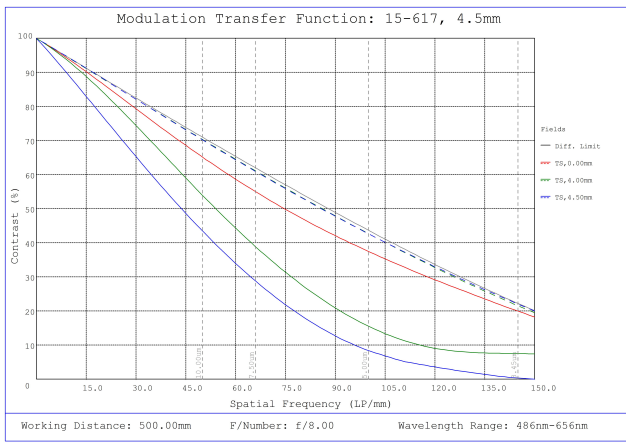

## Technical Information

#15-617, 4.5mm f/8.0 Sealed Cw Series Fixed Focal Length Lens, Distortion Plot

#15-617, 4.5mm f/8.0 Sealed Cw Series Fixed Focal Length Lens, Relative Illumination Plot

#15-617, 4.5mm f/8.0 Sealed Cw Series Fixed Focal Length Lens, Working Distance versus Field of View Plot

#15-617, 4.5mm f/8.0 Sealed Cw Series Fixed Focal Length Lens, Modulated Transfer Function (MTF) Plot, 200mm Working Distance, f8

#15-617, 4.5mm f/8.0 Sealed Cw Series Fixed Focal Length Lens, Depth of Field Plot, 200mm Working Distance, f8