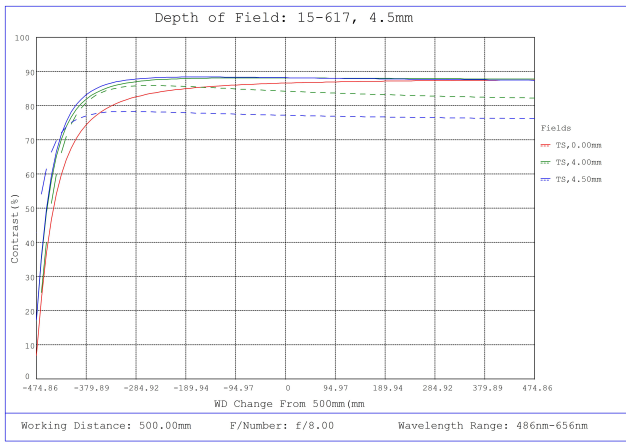

#15-617, 4.5mm f/8.0 Sealed Cw Series Fixed Focal Length Lens, Depth of Field Plot, 500mm Working Distance, f8