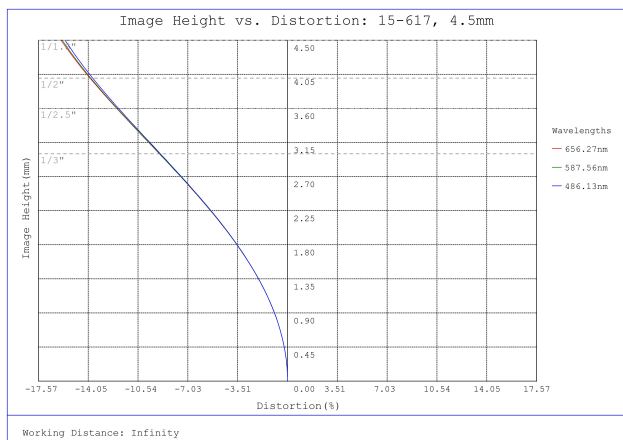

Edmund Optics has created a family of high performance optical designs (the C Series family) and developed 6 customized optomechanical solutions targeted for specific applications. These lens sub-families utilize the same optics as the C Series lenses providing the same optical performance in a variety of optomechanical solutions to meet your application requirements:

- **C Series:** Features locking cam focus and iris adjustment and is the most adjustable version of these optical designs; they are the typical high quality machine vision lenses. Also available with a [VIS-NIR Broadband Anti-Reflection (BBAR) Coating](#).
- **Ci Series:** Simplified mechanics featuring fixed apertures with compact housing. [Industrial Ruggedization](#) for reduced size, cost, and locked focus.
- **Cr Series:** All optics glued in place and a locking C-clamp focus ring. [Stabilized Ruggedization](#) for reduced pixel shift and improved focus stability.
- **Cx Series:** Modular, flexible mechanics allows lenses to be taken apart for easy integration of accessories such as liquid lenses, apertures, and more.
- **Liquid Lens Cx Series:** Designed with an integrated liquid lens for quick autofocus.
- **Cw Series:** Waterproof, designed to meet IEC [Ingress Protection](#) Code IPX7 and IPX9K.

Technical Information

#15-617, 4.5mm f/8.0 Sealed Cw Series Fixed Focal Length Lens, Distortion Plot