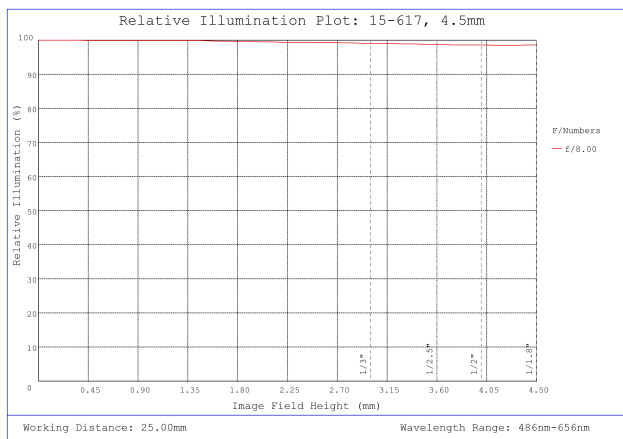

#15-617, 4.5mm f/8.0 Sealed Cw Series Fixed Focal Length Lens, Relative Illumination Plot