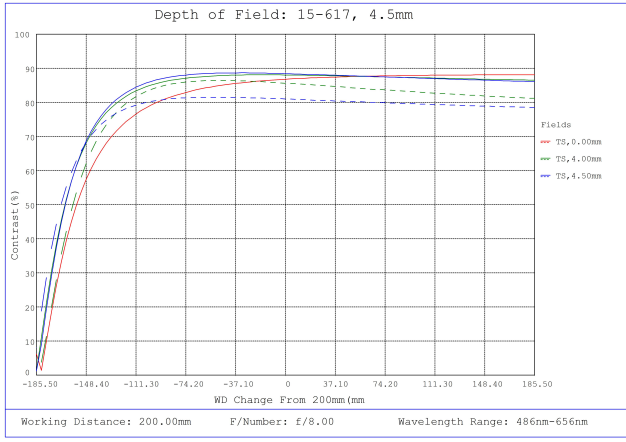

## Technical Information

#15-617, 4.5mm f/8.0 Sealed Cw Series Fixed Focal Length Lens, Distortion Plot

#15-617, 4.5mm f/8.0 Sealed Cw Series Fixed Focal Length Lens, Relative Illumination Plot

#15-617, 4.5mm f/8.0 Sealed Cw Series Fixed Focal Length Lens, Working Distance versus Field of View Plot

#15-617, 4.5mm f/8.0 Sealed Cw Series Fixed Focal Length Lens, Modulated Transfer Function (MTF) Plot, 200mm Working Distance, f8

#15-617, 4.5mm f/8.0 Sealed Cw Series Fixed Focal Length Lens, Depth of Field Plot, 200mm Working Distance, f8