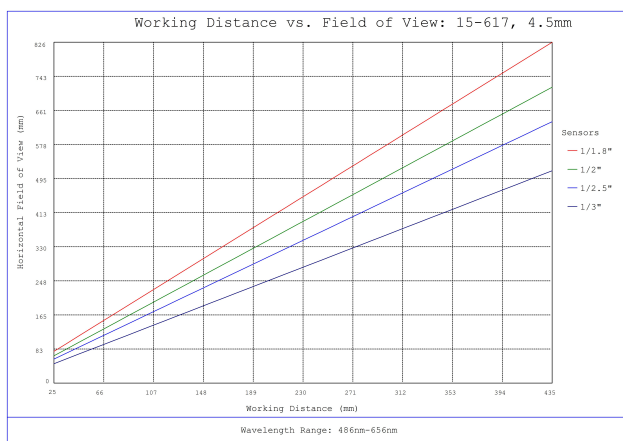

#15-617, 4.5mm f/8.0 Sealed Cw Series Fixed Focal Length Lens, Working Distance versus Field of View Plot