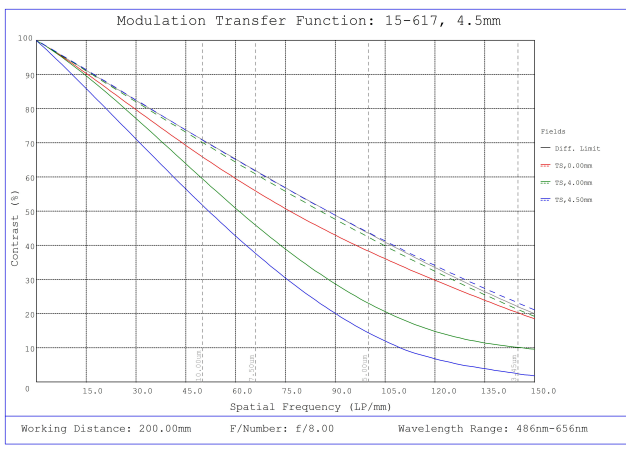

## Technical Information

#15-617, 4.5mm f/8.0 Sealed Cw Series Fixed Focal Length Lens, Distortion Plot

#15-617, 4.5mm f/8.0 Sealed Cw Series Fixed Focal Length Lens, Relative Illumination Plot

#15-617, 4.5mm f/8.0 Sealed Cw Series Fixed Focal Length Lens, Working Distance versus Field of View Plot

#15-617, 4.5mm f/8.0 Sealed Cw Series Fixed Focal Length Lens, Modulated Transfer Function (MTF) Plot, 200mm Working Distance, f8

#15-617, 4.5mm f/8.0 Sealed Cw Series Fixed Focal Length Lens, Depth of Field Plot, 200mm Working Distance, f8