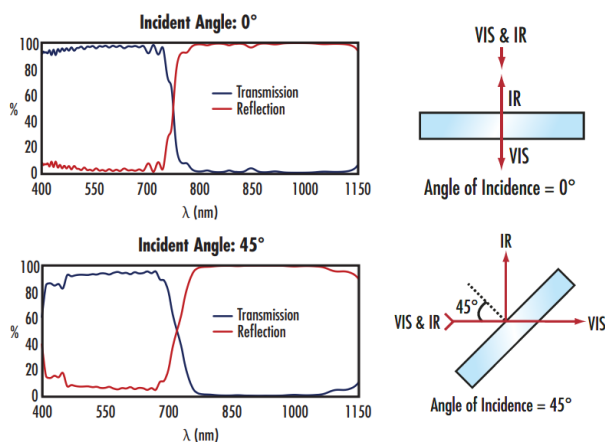

400 - 1125

Substrate: ☐

BOROFLOAT®

Angle of Incidence (°):

45

Coating Specification:

T_{avg} >85% @ 400 - 690nm, R_{avg} >95% @ 750 - 1125nm
AR: R_{avg} <1% @ 400 - 700nm

Surface Quality:

80-50

Regulatory Compliance

RoHS 2015:

Compliant

Certificate of Conformance:

[View](#)

Reach 247:

Compliant

Country of Origin:

United States

Imported By:

Edmund Optics India Private Limited
267, Greystone Building, Second Floor,
6th Cross Rd, Binnamangala,
Stage 1, Indiranagar, Bengaluru,
Karnataka, India 560038
Phone: +91- 80-6845 0000

Product Details

- High Transmission from 400 - 690nm
- High Reflection from 750 - 1125nm
- Ideal for Minimizing Heat Build-Up

TECHSPEC® High Performance Hot Mirrors feature a multi-layer dielectric coating optimized for greater than 85% transmission of visible light and greater than 95% reflection of IR wavelengths. For high power illumination, forced air cooling is recommended. Hot mirrors, also known as heat-reflecting mirrors, are crucial in many projection and illumination systems where high levels of heat can quickly damage sensitive components. TECHSPEC High Performance Hot Mirrors are ideal for minimizing heat build-up. Hot mirrors are specially coated to transmit visible light while reflecting the NIR, a major attribute to heat generation. By using a hot mirror, heat levels are limited with minimum impact on the overall system performance.

Technical Information

Quote Your Size

Compatible Mounts