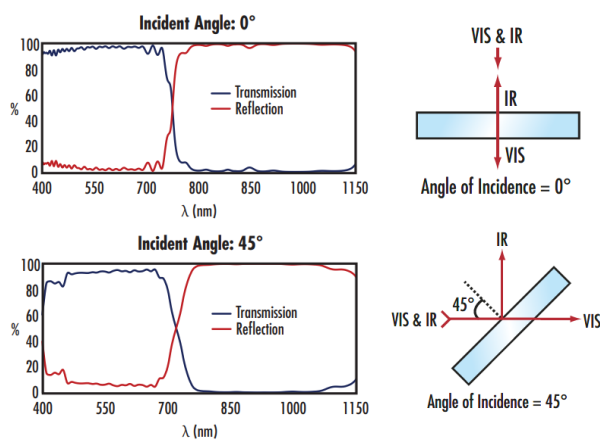

400 - 1125

Substrate: □

BOROFLOAT®

Angle of Incidence (°):

45

Coating Specification:

T_{avg} >85% @ 400 - 690nm, R_{avg} >95% @ 750 - 1125nm
AR: R_{avg} <1% @ 400 - 700nm

Surface Quality:

80-50

Regulatory Compliance

RoHS 2015:

Compliant

Certificate of Conformance:

[View](#)

Reach 247:

Compliant

Country of Origin:

United States

Imported By:

Edmund Optics India Private Limited
267, Greystone Building, Second Floor,
6th Cross Rd, Binnamangala,
Stage 1, Indiranagar, Bengaluru,
Karnataka, India 560038
Phone: +91- 80-6845 0000

Product Details

- High Transmission from 400 - 690nm
- High Reflection from 750 - 1125nm
- Ideal for Minimizing Heat Build-Up

TECHSPEC® High Performance Hot Mirrors feature a multi-layer dielectric coating optimized for greater than 85% transmission of visible light and greater than 95% reflection of IR wavelengths. For high power illumination, forced air cooling is recommended. Hot mirrors, also known as heat-reflecting mirrors, are crucial in many projection and illumination systems where high levels of heat can quickly damage sensitive components. TECHSPEC High Performance Hot Mirrors are ideal for minimizing heat build-up. Hot mirrors are specially coated to transmit visible light while reflecting the NIR, a major contributor to heat generation. By using a hot mirror, heat levels are limited with minimum impact on the overall system performance.

Technical Information

Quote Your Size

Compatible Mounts