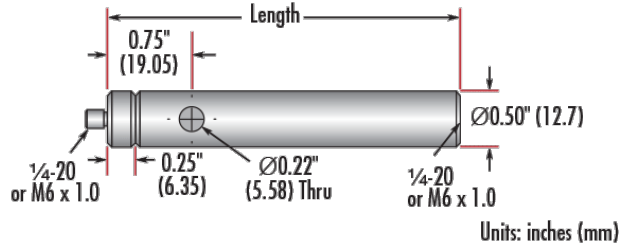

Diameter (inches):

0.5

Threading & Mounting

Male Thread:

8-32

Regulatory Compliance

RoHS 2015:

Compliant

Certificate of Conformance:

[View](#)

REACH 241:

Compliant

Country of Origin:

China

Imported By:

Edmund Optics India Private Limited
267, Greystone Building, Second Floor,
6th Cross Rd, Binnamangala,
Stage 1, Indiranagar, Bengaluru,
Karnataka, India 560038
Phone: +91- 80-6845 0000

Product Details

Adapter #58-982 is included. Additional [thread adapters](#) available separately.

- Male 8-32 or 1/4-20 Stud, Female 1/4-20 Base
- Posts Include Interchangeable Male Stud and Removable Base S.H.S.S.
- Available in Variety of Lengths
- [Metric Versions Also Available](#)

TECHSPEC® English Stainless Steel Mounting Posts include a 1/4" long male thread stud adapter that is easily interchangeable with other adapters to ensure compatibility between these posts and any optical mount. Removing the included adapter reveals female 8-32 threads on the post. Each optical post also has a thru-hole to allow an Allen wrench or other tool to rotate the post easily. Thread values are laser engraved on each post for quick identification and integration. TECHSPEC English Stainless Steel Mounting Posts are offered in a variety of lengths. [Metric Versions are also available for purchase.](#)

Technical Information

#68-230		
Stock No.	Description	Qty
#59-751	Steel Post, 1" Length	1
#59-752	Steel Post, 1.5" Length	1
#58-999	Steel Post, 2" Length	2
#59-754	Steel Post, 3" Length	2
#59-000	Steel Post, 4" Length	2
#59-008	Steel Post, 6" Length	1
#59-009	Steel Post, 8" Length	1

#68-229		
Stock No.	Description	Qty
#58-960	Steel Post, 1" Length	1
#58-961	Steel Post, 1.5" Length	1
#58-962	Steel Post, 2" Length	2
#58-964	Steel Post, 3" Length	2
#58-965	Steel Post, 4" Length	2
#58-966	Steel Post, 6" Length	1
#58-967	Steel Post, 8" Length	1