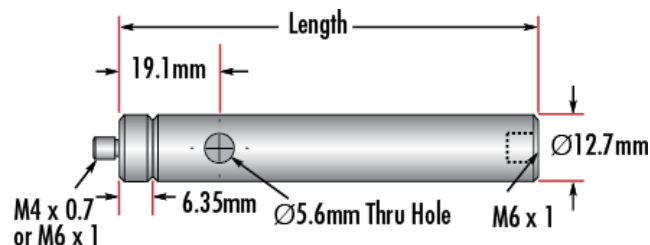

General

Metric **Type:**

Note:
Adapter #58-985 is included. Additional [thread adapters](#) available separately.

Physical & Mechanical Properties

1.5 **Length (inches):**

38.10 **Length (mm):**

0.5 Diameter (inches):

12.70 Diameter (mm):

Threading & Mounting

M6 x 1.0 Male Thread:

Regulatory Compliance

Compliant RoHS 2015:

View Certificate of Conformance:

Compliant REACH 241:

China Country of Origin:

- Male M4 x 0.7 or M6 x 1.0 Stud, Female M6 x 1.0 Base
- Posts Include Interchangeable Male Stud and Removable Base S.H.S.S.
- Available in Variety of Lengths
- [English Versions Also Available](#)

TECHSPEC® Metric Stainless Steel Mounting Posts include a 6.35mm long male thread stud adapter that is easily interchangeable with other adapters to ensure compatibility between these posts and any optical mount. Removing the included adapter reveals female M4 threads on the post. Each optical post also has a thru-hole to allow an Allen wrench or other tool to rotate the post easily. Thread values are laser engraved on each post for quick identification and integration. TECHSPEC Metric Stainless Steel Mounting Posts are offered in a variety of lengths. [English versions are also available for purchase.](#)

Technical Information

#68-231		
Stock No.	Description	Qty
#58-950	Steel Post, 25.4mm Length	1
#58-951	Steel Post, 38.1mm Length	1
#58-952	Steel Post, 50.8mm Length	2
#58-954	Steel Post, 76.2mm Length	2
#58-955	Steel Post, 101.6mm Length	2
#58-956	Steel Post, 152.4mm Length	1
#58-957	Steel Post, 203.2mm Length	1