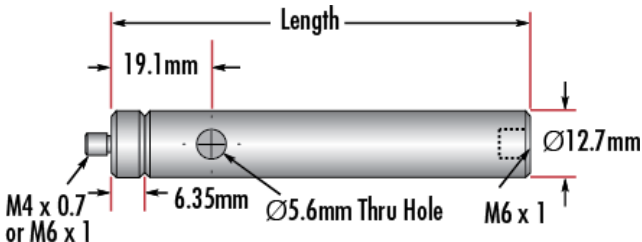

General

Metric **Type:**

Note:
Adapter #58-984 is included. Additional [thread adapters](#) available separately.

Physical & Mechanical Properties

38.10 **Length (mm):**

Length (inches):

1.5

12.70 Diameter (mm):

0.5 Diameter (inches):

Threading & Mounting

M4 x 0.7 Male Thread:

Regulatory Compliance

Compliant RoHS 2015:

View Certificate of Conformance:

Compliant REACH 241:

China Country of Origin:

- Male M4 x 0.7 or M6 x 1.0 Stud, Female M6 x 1.0 Base
- Posts Include Interchangeable Male Stud and Removable Base S.H.S.S.
- Available in Variety of Lengths
- [English Versions Also Available](#)

TECHSPEC® Metric Stainless Steel Mounting Posts include a 6.35mm long male thread stud adapter that is easily interchangeable with other adapters to ensure compatibility between these posts and any optical mount. Removing the included adapter reveals female M4 threads on the post. Each optical post also has a thru-hole to allow an Allen wrench or other tool to rotate the post easily. Thread values are laser engraved on each post for quick identification and integration. TECHSPEC Metric Stainless Steel Mounting Posts are offered in a variety of lengths. [English versions are also available for purchase.](#)

Technical Information

#68-231		
Stock No.	Description	Qty
#58-950	Steel Post, 25.4mm Length	1
#58-951	Steel Post, 38.1mm Length	1
#58-952	Steel Post, 50.8mm Length	2
#58-954	Steel Post, 76.2mm Length	2
#58-955	Steel Post, 101.6mm Length	2
#58-956	Steel Post, 152.4mm Length	1
#58-957	Steel Post, 203.2mm Length	1