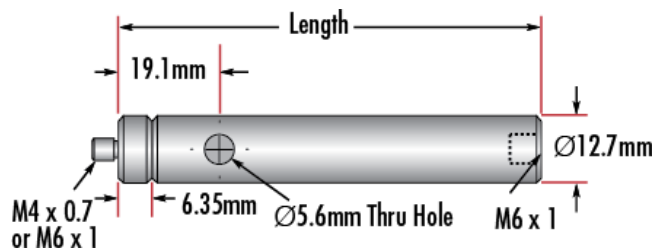

1.5

12.70 Diameter (mm):

0.5 Diameter (inches):

Threading & Mounting

M4 x0.7 Male Thread:

Regulatory Compliance

Compliant RoHS 2015:

View Certificate of Conformance:

Compliant REACH 241:

China Country of Origin:

Imported By:
Edmund Optics India Private Limited
267, Greystone Building, Second Floor,
6th Cross Rd, Binnamangala,
Stage 1, Indiranagar, Bengaluru,
Karnataka, India 560038
Phone: +91- 80-6845 0000

Product Details

- Male M4 x0.7 or M6 x 1.0 Stud, Female M6 x1.0 Base
- Posts Include Interchangeable Male Stud and Removable Base S.H.S.S.
- Available in Variety of Lengths
- [English Versions Also Available](#)

TECHSPEC® Metric Stainless Steel Mounting Posts include a 6.35mm long male thread stud adapter that is easily interchangeable with other adapters to ensure compatibility between these posts and any optical mount. Removing the included adapter reveals female M4 threads on the post. Each optical post also has a thru-hole to allow an Allen wrench or other tool to rotate the post easily. Thread values are laser engraved on each post for quick identification and integration. TECHSPEC Metric Stainless Steel Mounting Posts are offered in a variety of lengths. [English versions are also available for purchase.](#)

Technical Information

#68-231		
Stock No.	Description	Qty
#58-950	Steel Post, 25.4mm Length	1
#58-951	Steel Post, 38.1mm Length	1
#58-952	Steel Post, 50.8mm Length	2
#58-954	Steel Post, 76.2mm Length	2
#58-955	Steel Post, 101.6mm Length	2
#58-956	Steel Post, 152.4mm Length	1
#58-957	Steel Post, 203.2mm Length	1

#68-232		
Stock No.	Description	Qty
#59-757	Steel Post, 25.4mm Length	1
#59-758	Steel Post, 38.1mm Length	1
#59-759	Steel Post, 50.8mm Length	2
#59-761	Steel Post, 76.2mm Length	2
#59-762	Steel Post, 101.6mm Length	2
#59-763	Steel Post, 152.4mm Length	1
#59-764	Steel Post, 203.2mm Length	1