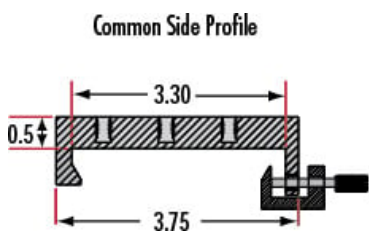

Threading & Mounting

C'bore Holes and Slots only for 1/4" (or M6) S.H.C.S	Mounting Threads:

Regulatory Compliance

Compliant	RoHS 2015:
View	Certificate of Conformance:
Compliant	REACH 241:
United States	Country of Origin:
Edmund Optics India Private Limited 267, Greystone Building, Second Floor, 6th Cross Rd, Binnamangala, Stage 1, Indiranagar, Bengaluru, Karnataka, India 560038 Phone: +91- 80-6845 0000	Imported By:

Product Details

- Wide Range of Carrier Length and Mounting Hole Options Available
- Low Profile Design with Smooth Movement
- Increased Stability and <1mrad Straight Line Accuracy

Dovetail Optical Rail Systems are designed for easy and stable installation and positioning of various optical components along the same axis. The rails feature slotted holes that allow them to be fixed to standard 1/4-20 TPI and M6 [breadboards or optical tables](#). Carriers are available with different lengths and hole patterns to meet various mounting needs including options that are directly compatible with our [TECHSPEC® Manual Stages](#) for precision alignment. Carriers utilize a unique two-piece design to prevent the locking screws from contacting the rail and to allow easy attachment and removal. All Dovetail Optical Rail System parts are constructed of black anodized aluminum to minimize stray reflections or glare.

Note: Rails and carriers are sold separately.

Technical Information

Stock No.	L	A	B	C	D	# Slots	# C'bores
#54-401	12	6	4	—	—	3	—
#54-402	36	18	16	4	6	5	2