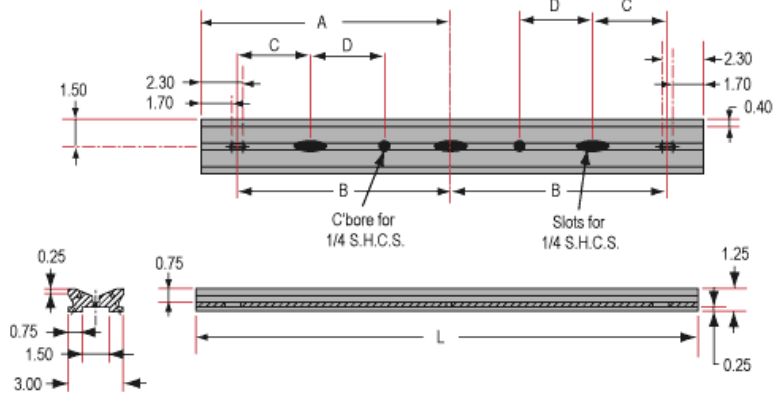

Type of Movement:

Dovetail	Guide System:
914.4	Travel (mm):
36	Travel (inches):
36	Length (inches):
914.40	Length (mm):
Black Anodized Aluminum	Construction:

Hardware & Interface Connectivity

Manual	Type of Drive:
--------	-----------------------

Threading & Mounting

C'bore Holes and Slots only for 1/4" (or M6) S.H.C.S	Mounting Threads:
--	--------------------------

Regulatory Compliance

Compliant	RoHS 2015:
View	Certificate of Conformance:
Compliant	REACH 241:
United States	Country of Origin:
Edmund Optics India Private Limited 267, Greystone Building, Second Floor, 6th Cross Rd, Binnamangala, Stage 1, Indiranagar, Bengaluru, Karnataka, India 560038 Phone: +91- 80-6845 0000	Imported By:

Product Details

- Wide Range of Carrier Length and Mounting Hole Options Available
- Low Profile Design with Smooth Movement
- Increased Stability and <1mrad Straight Line Accuracy

Dovetail Optical Rail Systems are designed for easy and stable installation and positioning of various optical components along the same axis. The rails feature slotted holes that allow them to be fixed to standard 1/4-20 TPI and M6 [breadboards or optical tables](#). Carriers are available with different lengths and hole patterns to meet various mounting needs including options that are directly compatible with our [TECHSPEC® Manual Stages](#) for precision alignment. Carriers utilize a unique two-piece design to prevent the locking screws from contacting the rail and to allow easy attachment and removal. All Dovetail Optical Rail System parts are constructed of black anodized aluminum to minimize stray reflections or glare.

Note: Rails and carriers are sold separately.

Technical Information

Stock No.	L	A	B	C	D	# Slots	# C'bores
#54-401	12	6	4	—	—	3	—
#54-402	36	18	16	4	6	5	2

Dovetail Optical Rail

Units: inches