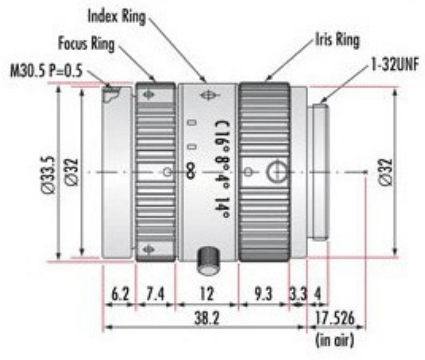

38.20	
33.50	Maximum Diameter (mm):
33.5	Outer Diameter (mm):
87.00	Weight (g):
0.00	Maximum Rear Protrusion (mm):

Optical Properties

44.00	Field of View @ Min Working Distance (mm):
10.10°	Horizontal Field of View, 1/2" Sensor:
11.00	Maximum Image Circle (mm):
35.00	Focal Length FL (mm):
300 - ∞	Working Distance (mm):
f/1.4 - f/16	Aperture (f/#):
-0.8	Maximum Distortion (%):
VIS	Lens Wavelength Range:

Sensor

2/3"	Maximum Sensor Format:
6.20	Pixel Size (µm):

Threading & Mounting

M30.5 x 0.50	Filter Thread:
C-Mount	Mount:

Regulatory Compliance

Exempt	RoHS 2015:
Contains SVHC(s)	Reach 224:
View	Certificate of Conformance:
Japan	Country of Origin:
Edmund Optics India Private Limited 267, Greystone Building, Second Floor, 6th Cross Rd, Binnamangala, Stage 1, Indiranagar, Bengaluru, Karnataka, India 560038 Phone: +91- 80-6845 0000	Imported By:

Product Details

- Up to 2/3", C-Mount Lens
- Ideal for Machine Vision at an Economical Price
- 5mm to 75mm Focal Length

MegaPixel Fixed Focal Length Lenses are designed for high-resolution imaging. The lenses are ideal for machine vision applications with demanding space constraints. These lenses complement the resolution of many MegaPixel cameras with 1/2" or 2/3" formats. Low distortion and high resolution enable these economically priced lenses to produce sharp, high-contrast images compared to standard CCTV and compact lenses. MegaPixel Fixed Focal Length Lenses are available in focal lengths ranging from 5 to 75mm. Locking screws for the manual iris and focus allow these lenses to be used in high-vibration environments. Typical applications include [factory automation](#), inspection, and macro work.

Note: For [#64-869](#) 75mm FL Lens, remove focus limit screw to focus past 1.2m.

Technical Information

#64-868 35mm Megapixel Fixed Focal Length Lens

(Units in mm)