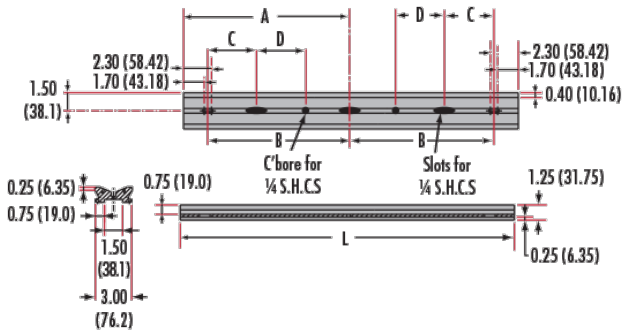

### Physical & Mechanical Properties

Linear (X) **Type of Movement:**

Dovetail	<b>Guide System:</b>
1.18	<b>Length (inches):</b>
30.00	<b>Length (mm):</b>
Black Anodized Aluminum	<b>Construction:</b>
<b>Hardware &amp; Interface Connectivity</b>	
Manual	<b>Type of Drive:</b>
<b>Threading &amp; Mounting</b>	
(8) M2 x 0.4, (1) M6 x 1.0	<b>Mounting Threads:</b>
<b>Regulatory Compliance</b>	
<a href="#">Compliant</a>	<b>RoHS 2015:</b>
<a href="#">View</a>	<b>Certificate of Conformance:</b>
<a href="#">Compliant</a>	<b>REACH 241:</b>
China	<b>Country of Origin:</b>
Edmund Optics India Private Limited 267, Greystone Building, Second Floor, 6th Cross Rd, Binnamangala, Stage 1, Indiranagar, Bengaluru, Karnataka, India 560038 Phone: +91- 80-6845 0000	<b>Imported By:</b>

## Product Details

- Wide Range of Carrier Length and Mounting Hole Options Available
- Low Profile Design with Smooth Movement
- Increased Stability and <1mrad Straight Line Accuracy

Dovetail Optical Rail Systems are designed for easy and stable installation and positioning of various optical components along the same axis. The rails feature slotted holes that allow them to be fixed to standard 1/4-20 TPI and M6 breadboards or optical tables. Carriers are available with different lengths and hole patterns to meet various mounting needs including options that are directly compatible with our [TECHSPEC® Manual Stages](#) for precision alignment. Carriers utilize a unique two-piece design to prevent the locking screws from contacting the rail and to allow easy attachment and removal. All Dovetail Optical Rail System parts are constructed of black anodized aluminum to minimize stray reflections or glare.

## Technical Information

**Side Profile of Rail System**

**Large Carrier #55-340**

**Small Carrier #54-403**

Medium Carrier #55-339

Large Carrier #55-404

Medium Carrier #55-341

Common Side Profile