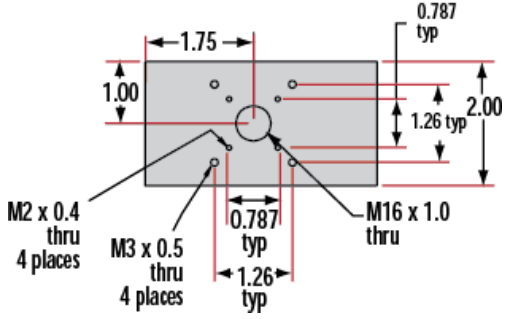

### Physical & Mechanical Properties

Linear (X) **Type of Movement:**

Dovetail	<b>Guide System:</b>
1.18	<b>Length (inches):</b>
30.00	<b>Length (mm):</b>
Black Anodized Aluminum	<b>Construction:</b>
<b>Hardware &amp; Interface Connectivity</b>	
Manual	<b>Type of Drive:</b>
<b>Threading &amp; Mounting</b>	
(8) M2 x 0.4, (1) M6 x 1.0	<b>Mounting Threads:</b>
<b>Regulatory Compliance</b>	
<a href="#">Compliant</a>	<b>RoHS 2015:</b>
<a href="#">View</a>	<b>Certificate of Conformance:</b>
<a href="#">Compliant</a>	<b>REACH 241:</b>
China	<b>Country of Origin:</b>
Edmund Optics India Private Limited 267, Greystone Building, Second Floor, 6th Cross Rd, Binnamangala, Stage 1, Indiranagar, Bengaluru, Karnataka, India 560038 Phone: +91- 80-6845 0000	<b>Imported By:</b>

## Technical Information

**Side Profile of Rail System**

**Large Carrier #55-340**

**Small Carrier #54-403**

Medium Carrier #55-339

Large Carrier #55-404

Medium Carrier #55-341

Common Side Profile

Stock No.	L	A	B	C	D	# Slots	# Cbores
#54-401	12	6	4	—	—	3	—
#54-402	36	18	16	4	6	5	2

Dovetail Optical Rail

Units: inches