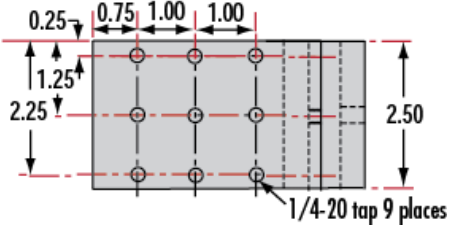

## Technical Information

**Side Profile of Rail System**

**Large Carrier #55-340**

**Small Carrier #54-403**

Medium Carrier #55-339

Large Carrier #55-404

Medium Carrier #55-341

Common Side Profile

Stock No.	L	A	B	C	D	# Slots	# Cbores
#54-401	12	6	4	—	—	3	—
#54-402	36	18	16	4	6	5	2

Dovetail Optical Rail

Units: inches