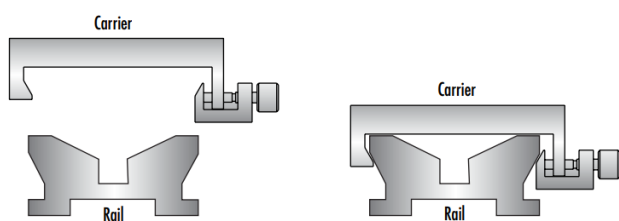

Product Details

- Wide Range of Carrier Length and Mounting Hole Options Available
- Low Profile Design with Smooth Movement
- Increased Stability and <1mrad Straight Line Accuracy

Dovetail Optical Rail Systems are designed for easy and stable installation and positioning of various optical components along the same axis. The rails feature slotted holes that allow them to be fixed to standard 1/4-20 TPI and M6 breadboards or optical tables. Carriers are available with different lengths and hole patterns to meet various mounting needs including options that are directly compatible with our [TECHSPEC® Manual Stages](#) for precision alignment. Carriers utilize a unique two-piece design to prevent the locking screws from contacting the rail and to allow easy attachment and removal. All Dovetail Optical Rail System parts are constructed of black anodized aluminum to minimize stray reflections or glare.

Note: Rails and carriers are sold separately.

Technical Information

Side Profile of Rail System