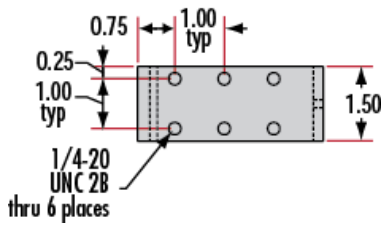

### Physical & Mechanical Properties

Linear (X) **Type of Movement:**

Dovetail	<b>Guide System:</b>
1.18	<b>Length (inches):</b>
30.00	<b>Length (mm):</b>
Black Anodized Aluminum	<b>Construction:</b>
<b>Hardware &amp; Interface Connectivity</b>	
Manual	<b>Type of Drive:</b>
<b>Threading &amp; Mounting</b>	
(8) M2 x 0.4, (1) M6 x 1.0	<b>Mounting Threads:</b>
<b>Regulatory Compliance</b>	
<a href="#">Compliant</a>	<b>RoHS 2015:</b>
<a href="#">View</a>	<b>Certificate of Conformance:</b>
<a href="#">Compliant</a>	<b>REACH 241:</b>
China	<b>Country of Origin:</b>
Edmund Optics India Private Limited 267, Greystone Building, Second Floor, 6th Cross Rd, Binnamangala, Stage 1, Indiranagar, Bengaluru, Karnataka, India 560038 Phone: +91- 80-6845 0000	<b>Imported By:</b>

## Technical Information

**Side Profile of Rail System**

**Large Carrier #55-340**

**Small Carrier #54-403**

Medium Carrier #55-339

Large Carrier #55-404

Medium Carrier #55-341

Common Side Profile

Stock No.	L	A	B	C	D	# Slots	# Cbores
#54-401	12	6	4	—	—	3	—
#54-402	36	18	16	4	6	5	2

Dovetail Optical Rail

Units: inches