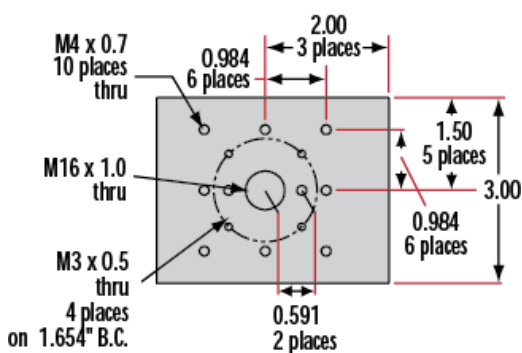

Large Carrier #55-340