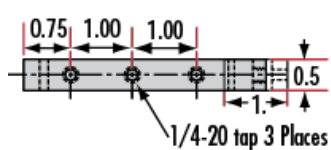

### Physical & Mechanical Properties

Linear (X) **Type of Movement:**

Dovetail	<b>Guide System:</b>
1.18	<b>Length (inches):</b>
30.00	<b>Length (mm):</b>
Black Anodized Aluminum	<b>Construction:</b>
<b>Hardware &amp; Interface Connectivity</b>	
Manual	<b>Type of Drive:</b>
<b>Threading &amp; Mounting</b>	
(8) M2 x 0.4, (1) M6 x 1.0	<b>Mounting Threads:</b>
<b>Regulatory Compliance</b>	
<a href="#">Compliant</a>	<b>RoHS 2015:</b>
<a href="#">View</a>	<b>Certificate of Conformance:</b>
<a href="#">Compliant</a>	<b>REACH 241:</b>
China	<b>Country of Origin:</b>
Edmund Optics India Private Limited 267, Greystone Building, Second Floor, 6th Cross Rd, Binnamangala, Stage 1, Indiranagar, Bengaluru, Karnataka, India 560038 Phone: +91- 80-6845 0000	<b>Imported By:</b>

## Technical Information

**Side Profile of Rail System**

**Large Carrier #55-340**

**Small Carrier #54-403**

Medium Carrier #55-339

Large Carrier #55-404

Medium Carrier #55-341

Common Side Profile