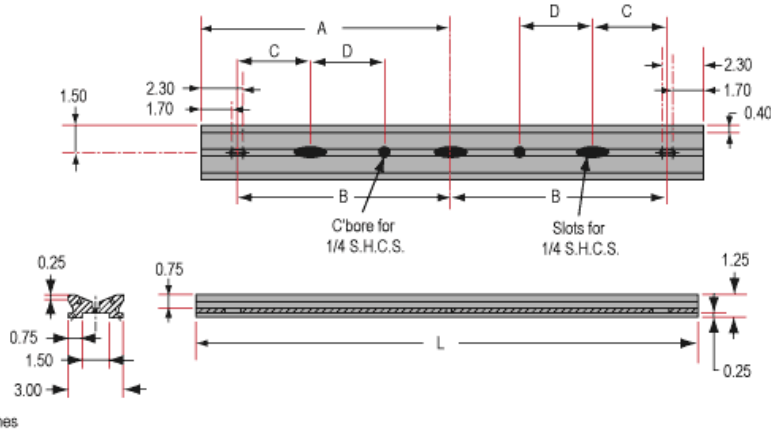

Dovetail Optical Rail