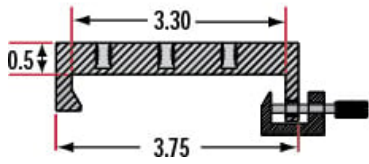

### Physical & Mechanical Properties

Linear (X) **Type of Movement:**

Dovetail	<b>Guide System:</b>
1.18	<b>Length (inches):</b>
30.00	<b>Length (mm):</b>
Black Anodized Aluminum	<b>Construction:</b>
<b>Hardware &amp; Interface Connectivity</b>	
Manual	<b>Type of Drive:</b>
<b>Threading &amp; Mounting</b>	
(8) M2 x 0.4, (1) M6 x 1.0	<b>Mounting Threads:</b>
<b>Regulatory Compliance</b>	
<a href="#">Compliant</a>	<b>RoHS 2015:</b>
<a href="#">View</a>	<b>Certificate of Conformance:</b>
<a href="#">Compliant</a>	<b>REACH 241:</b>
China	<b>Country of Origin:</b>
Edmund Optics India Private Limited 267, Greystone Building, Second Floor, 6th Cross Rd, Binnamangala, Stage 1, Indiranagar, Bengaluru, Karnataka, India 560038 Phone: +91- 80-6845 0000	<b>Imported By:</b>

## Product Details

- Wide Range of Carrier Length and Mounting Hole Options Available
- Low Profile Design with Smooth Movement
- Increased Stability and <1mrad Straight Line Accuracy

Dovetail Optical Rail Systems are designed for easy and stable installation and positioning of various optical components along the same axis. The rails feature slotted holes that allow them to be fixed to standard 1/4-20 TPI and M6 breadboards or optical tables. Carriers are available with different lengths and hole patterns to meet various mounting needs including options that are directly compatible with our [TECHSPEC® Manual Stages](#) for precision alignment. Carriers utilize a unique two-piece design to prevent the locking screws from contacting the rail and to allow easy attachment and removal. All Dovetail Optical Rail System parts are constructed of black anodized aluminum to minimize stray reflections or glare.

## Technical Information

**Side Profile of Rail System**

**Large Carrier #55-340**

**Small Carrier #54-403**

Medium Carrier #55-339

Large Carrier #55-404

Medium Carrier #55-341

Common Side Profile