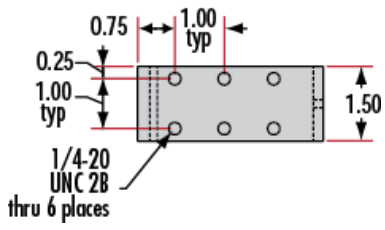

Dovetail	Guide System:
1.18	Length (inches):
30.00	Length (mm):
Black Anodized Aluminum	Construction:
Hardware & Interface Connectivity	
Manual	Type of Drive:
Threading & Mounting	
(8) 2-56, (1) 1/4-20	Mounting Threads:
Regulatory Compliance	
Compliant	RoHS 2015:
View	Certificate of Conformance:
Compliant	REACH 241:
China	Country of Origin:
Edmund Optics India Private Limited 267, Greystone Building, Second Floor, 6th Cross Rd, Binnamangala, Stage 1, Indiranagar, Bengaluru, Karnataka, India 560038 Phone: +91- 80-6845 0000	Imported By:

Product Details

- Wide Range of Carrier Length and Mounting Hole Options Available
- Low Profile Design with Smooth Movement
- Increased Stability and <1mrad Straight Line Accuracy

Dovetail Optical Rail Systems are designed for easy and stable installation and positioning of various optical components along the same axis. The rails feature slotted holes that allow them to be fixed to standard 1/4-20 TPI and M6 breadboards or optical tables. Carriers are available with different lengths and hole patterns to meet various mounting needs including options that are directly compatible with our [TECHSPEC® Manual Stages](#) for precision alignment. Carriers utilize a unique two-piece design to prevent the locking screws from contacting the rail and to allow easy attachment and removal. All Dovetail Optical Rail System parts are constructed of black anodized aluminum to minimize stray reflections or glare.

Note: Rails and carriers are sold separately.

Technical Information

Side Profile of Rail System

Large Carrier #55-340

Small Carrier #54-403

Medium Carrier #55-339

Large Carrier #55-404

Medium Carrier #55-341

Common Side Profile

Stock No.	L	A	B	C	D	# Slots	# Cbores
#54-401	12	6	4	—	—	3	—
#54-402	36	18	16	4	6	5	2

Dovetail Optical Rail

Units: inches