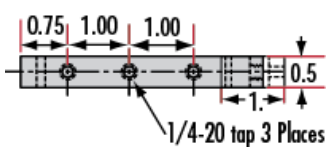

Dovetail	Guide System:
1.18	Length (inches):
30.00	Length (mm):
Black Anodized Aluminum	Construction:
Hardware & Interface Connectivity	
Manual	Type of Drive:
Threading & Mounting	
(8) 2-56, (1) 1/4-20	Mounting Threads:
Regulatory Compliance	
Compliant	RoHS 2015:
View	Certificate of Conformance:
Compliant	REACH 241:
China	Country of Origin:
Edmund Optics India Private Limited 267, Greystone Building, Second Floor, 6th Cross Rd, Binnamangala, Stage 1, Indiranagar, Bengaluru, Karnataka, India 560038 Phone: +91- 80-6845 0000	Imported By:

Product Details

- Wide Range of Carrier Length and Mounting Hole Options Available
- Low Profile Design with Smooth Movement
- Increased Stability and <1mrad Straight Line Accuracy

Dovetail Optical Rail Systems are designed for easy and stable installation and positioning of various optical components along the same axis. The rails feature slotted holes that allow them to be fixed to standard 1/4-20 TPI and M6 breadboards or optical tables. Carriers are available with different lengths and hole patterns to meet various mounting needs including options that are directly compatible with our [TECHSPEC® Manual Stages](#) for precision alignment. Carriers utilize a unique two-piece design to prevent the locking screws from contacting the rail and to allow easy attachment and removal. All Dovetail Optical Rail System parts are constructed of black anodized aluminum to minimize stray reflections or glare.

Note: Rails and carriers are sold separately.

Technical Information

Side Profile of Rail System

Large Carrier #55-340

Small Carrier #54-403

Medium Carrier #55-339

Large Carrier #55-404

Medium Carrier #55-341

Common Side Profile

Stock No.	L	A	B	C	D	# Slots	# Cbores
#54-401	12	6	4	—	—	3	—
#54-402	36	18	16	4	6	5	2

Dovetail Optical Rail

Units: inches