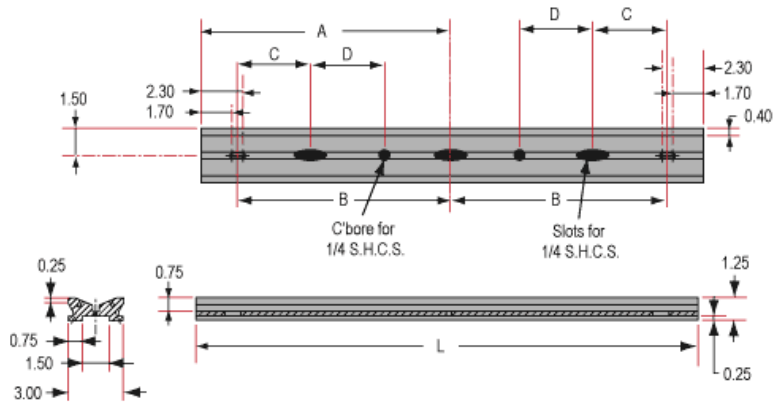

Dovetail	Guide System:
1.18	Length (inches):
30.00	Length (mm):
Black Anodized Aluminum	Construction:
Hardware & Interface Connectivity	
Manual	Type of Drive:
Threading & Mounting	
(8) 2-56, (1) 1/4-20	Mounting Threads:
Regulatory Compliance	
Compliant	RoHS 2015:
View	Certificate of Conformance:
Compliant	REACH 241:
China	Country of Origin:
Edmund Optics India Private Limited 267, Greystone Building, Second Floor, 6th Cross Rd, Binnamangala, Stage 1, Indiranagar, Bengaluru, Karnataka, India 560038 Phone: +91- 80-6845 0000	Imported By:

Product Details

- Wide Range of Carrier Length and Mounting Hole Options Available
- Low Profile Design with Smooth Movement
- Increased Stability and <1mrad Straight Line Accuracy

Dovetail Optical Rail Systems are designed for easy and stable installation and positioning of various optical components along the same axis. The rails feature slotted holes that allow them to be fixed to standard 1/4-20 TPI and M6 breadboards or optical tables. Carriers are available with different lengths and hole patterns to meet various mounting needs including options that are directly compatible with our [TECHSPEC® Manual Stages](#) for precision alignment. Carriers utilize a unique two-piece design to prevent the locking screws from contacting the rail and to allow easy attachment and removal. All Dovetail Optical Rail System parts are constructed of black anodized aluminum to minimize stray reflections or glare.

Note: Rails and carriers are sold separately.

Technical Information

Side Profile of Rail System

Large Carrier #55-340

Small Carrier #54-403

Medium Carrier #55-339

Large Carrier #55-404

Medium Carrier #55-341

Common Side Profile

Stock No.	L	A	B	C	D	# Slots	# Cbores
#54-401	12	6	4	—	—	3	—
#54-402	36	18	16	4	6	5	2

Dovetail Optical Rail

Units: inches