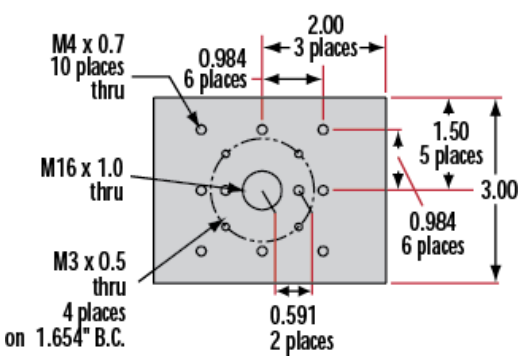

Dovetail	Guide System:
1.18	Length (inches):
30.00	Length (mm):
Black Anodized Aluminum	Construction:
Hardware & Interface Connectivity	
Manual	Type of Drive:
Threading & Mounting	
(8) 2-56, (1) 1/4-20	Mounting Threads:
Regulatory Compliance	
Compliant	RoHS 2015:
View	Certificate of Conformance:
Compliant	REACH 241:
China	Country of Origin:
Edmund Optics India Private Limited 267, Greystone Building, Second Floor, 6th Cross Rd, Binnamangala, Stage 1, Indiranagar, Bengaluru, Karnataka, India 560038 Phone: +91- 80-6845 0000	Imported By:

Product Details

- Wide Range of Carrier Length and Mounting Hole Options Available
- Low Profile Design with Smooth Movement
- Increased Stability and <1mrad Straight Line Accuracy

Dovetail Optical Rail Systems are designed for easy and stable installation and positioning of various optical components along the same axis. The rails feature slotted holes that allow them to be fixed to standard 1/4-20 TPI and M6 breadboards or optical tables. Carriers are available with different lengths and hole patterns to meet various mounting needs including options that are directly compatible with our [TECHSPEC® Manual Stages](#) for precision alignment. Carriers utilize a unique two-piece design to prevent the locking screws from contacting the rail and to allow easy attachment and removal. All Dovetail Optical Rail System parts are constructed of black anodized aluminum to minimize stray reflections or glare.

Note: Rails and carriers are sold separately.

Technical Information

Side Profile of Rail System

Large Carrier #55-340

Small Carrier #54-403

Medium Carrier #55-339

Large Carrier #55-404

Medium Carrier #55-341