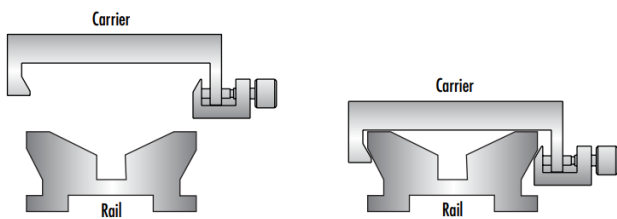

Dovetail	Guide System:
1.18	Length (inches):
30.00	Length (mm):
Black Anodized Aluminum	Construction:
Hardware & Interface Connectivity	
Manual	Type of Drive:
Threading & Mounting	
(8) 2-56, (1) 1/4-20	Mounting Threads:
Regulatory Compliance	
Compliant	RoHS 2015:
View	Certificate of Conformance:
Compliant	REACH 241:
China	Country of Origin:
Edmund Optics India Private Limited 267, Greystone Building, Second Floor, 6th Cross Rd, Binnamangala, Stage 1, Indiranagar, Bengaluru, Karnataka, India 560038 Phone: +91- 80-6845 0000	Imported By:

Product Details

- Wide Range of Carrier Length and Mounting Hole Options Available
- Low Profile Design with Smooth Movement
- Increased Stability and <1mrad Straight Line Accuracy

Dovetail Optical Rail Systems are designed for easy and stable installation and positioning of various optical components along the same axis. The rails feature slotted holes that allow them to be fixed to standard 1/4-20 TPI and M6 breadboards or optical tables. Carriers are available with different lengths and hole patterns to meet various mounting needs including options that are directly compatible with our [TECHSPEC® Manual Stages](#) for precision alignment. Carriers utilize a unique two-piece design to prevent the locking screws from contacting the rail and to allow easy attachment and removal. All Dovetail Optical Rail System parts are constructed of black anodized aluminum to minimize stray reflections or glare.

Note: Rails and carriers are sold separately.

Technical Information

Side Profile of Rail System

Large Carrier #55-340

Small Carrier #54-403

Medium Carrier #55-339

Large Carrier #55-404

Medium Carrier #55-341