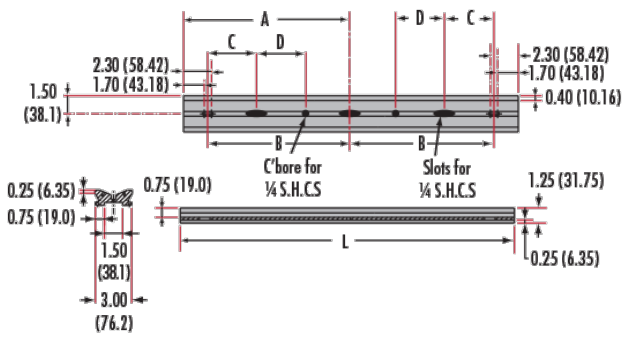

Dovetail	Guide System:
1.18	Length (inches):
30.00	Length (mm):
Black Anodized Aluminum	Construction:
Hardware & Interface Connectivity	
Manual	Type of Drive:
Threading & Mounting	
(8) 2-56, (1) 1/4-20	Mounting Threads:
Regulatory Compliance	
Compliant	RoHS 2015:
View	Certificate of Conformance:
Compliant	REACH 241:
China	Country of Origin:
Edmund Optics India Private Limited 267, Greystone Building, Second Floor, 6th Cross Rd, Binnamangala, Stage 1, Indiranagar, Bengaluru, Karnataka, India 560038 Phone: +91- 80-6845 0000	Imported By:

Product Details

- Wide Range of Carrier Length and Mounting Hole Options Available
- Low Profile Design with Smooth Movement
- Increased Stability and <1mrad Straight Line Accuracy

Dovetail Optical Rail Systems are designed for easy and stable installation and positioning of various optical components along the same axis. The rails feature slotted holes that allow them to be fixed to standard 1/4-20 TPI and M6 breadboards or optical tables. Carriers are available with different lengths and hole patterns to meet various mounting needs including options that are directly compatible with our [TECHSPEC® Manual Stages](#) for precision alignment. Carriers utilize a unique two-piece design to prevent the locking screws from contacting the rail and to allow easy attachment and removal. All Dovetail Optical Rail System parts are constructed of black anodized aluminum to minimize stray reflections or glare.

Note: Rails and carriers are sold separately.

Technical Information

Side Profile of Rail System

Large Carrier #55-340

Small Carrier #54-403

Medium Carrier #55-339

Large Carrier #55-404

Medium Carrier #55-341

Common Side Profile

Stock No.	L	A	B	C	D	# Slots	# Cbores
#54-401	12	6	4	—	—	3	—
#54-402	36	18	16	4	6	5	2

Dovetail Optical Rail

Units: inches