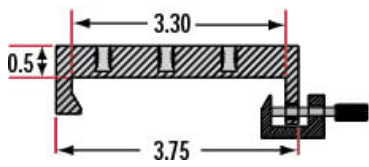

Dovetail	Guide System:
1.18	Length (inches):
30.00	Length (mm):
Black Anodized Aluminum	Construction:
Hardware & Interface Connectivity	
Manual	Type of Drive:
Threading & Mounting	
(8) 2-56, (1) 1/4-20	Mounting Threads:
Regulatory Compliance	
Compliant	RoHS 2015:
View	Certificate of Conformance:
Compliant	REACH 241:
China	Country of Origin:
Edmund Optics India Private Limited 267, Greystone Building, Second Floor, 6th Cross Rd, Binnamangala, Stage 1, Indiranagar, Bengaluru, Karnataka, India 560038 Phone: +91- 80-6845 0000	Imported By:

Product Details

- Wide Range of Carrier Length and Mounting Hole Options Available
- Low Profile Design with Smooth Movement
- Increased Stability and <1mrad Straight Line Accuracy

Dovetail Optical Rail Systems are designed for easy and stable installation and positioning of various optical components along the same axis. The rails feature slotted holes that allow them to be fixed to standard 1/4-20 TPI and M6 breadboards or optical tables. Carriers are available with different lengths and hole patterns to meet various mounting needs including options that are directly compatible with our [TECHSPEC® Manual Stages](#) for precision alignment. Carriers utilize a unique two-piece design to prevent the locking screws from contacting the rail and to allow easy attachment and removal. All Dovetail Optical Rail System parts are constructed of black anodized aluminum to minimize stray reflections or glare.

Note: Rails and carriers are sold separately.

Technical Information

Side Profile of Rail System

Large Carrier #55-340

Small Carrier #54-403

Medium Carrier #55-339

Large Carrier #55-404

Medium Carrier #55-341

Common Side Profile

Stock No.	L	A	B	C	D	# Slots	# Cbores
#54-401	12	6	4	—	—	3	—
#54-402	36	18	16	4	6	5	2

Dovetail Optical Rail

Units: inches