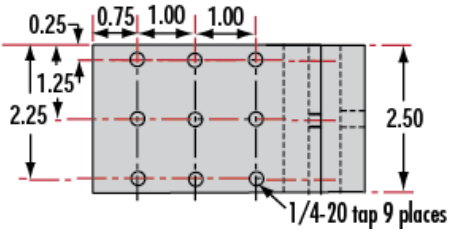

Product Details

- Wide Range of Carrier Length and Mounting Hole Options Available
- Low Profile Design with Smooth Movement
- Increased Stability and <1mrad Straight Line Accuracy

Dovetail Optical Rail Systems are designed for easy and stable installation and positioning of various optical components along the same axis. The rails feature slotted holes that allow them to be fixed to standard 1/4-20 TPI and M6 breadboards or optical tables. Carriers are available with different lengths and hole patterns to meet various mounting needs including options that are directly compatible with our [TECHSPEC® Manual Stages](#) for precision alignment. Carriers utilize a unique two-piece design to prevent the locking screws from contacting the rail and to allow easy attachment and removal. All Dovetail Optical Rail System parts are constructed of black anodized aluminum to minimize stray reflections or glare.

Note: Rails and carriers are sold separately.

Technical Information

Side Profile of Rail System

Large Carrier #55-340

Small Carrier #54-403

Medium Carrier #55-339

Large Carrier #55-404

Medium Carrier #55-341

Common Side Profile

Stock No.	L	A	B	C	D	# Slots	# Cbores
#54-401	12	6	4	—	—	3	—
#54-402	36	18	16	4	6	5	2

Dovetail Optical Rail

Units: inches