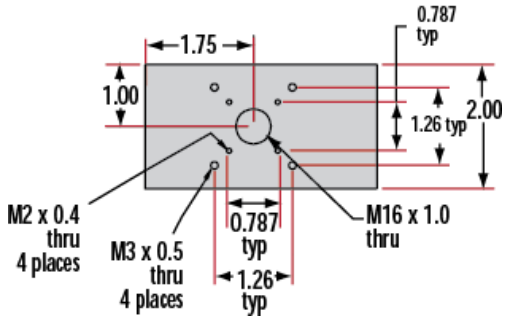

Dovetail	Guide System:
1.18	Length (inches):
30.00	Length (mm):
Black Anodized Aluminum	Construction:
Hardware & Interface Connectivity	
Manual	Type of Drive:
Threading & Mounting	
(8) 2-56, (1) 1/4-20	Mounting Threads:
Regulatory Compliance	
Compliant	RoHS 2015:
View	Certificate of Conformance:
Compliant	REACH 241:
China	Country of Origin:
Edmund Optics India Private Limited 267, Greystone Building, Second Floor, 6th Cross Rd, Binnamangala, Stage 1, Indiranagar, Bengaluru, Karnataka, India 560038 Phone: +91- 80-6845 0000	Imported By:

Product Details

- Wide Range of Carrier Length and Mounting Hole Options Available
- Low Profile Design with Smooth Movement
- Increased Stability and <1mrad Straight Line Accuracy

Dovetail Optical Rail Systems are designed for easy and stable installation and positioning of various optical components along the same axis. The rails feature slotted holes that allow them to be fixed to standard 1/4-20 TPI and M6 breadboards or optical tables. Carriers are available with different lengths and hole patterns to meet various mounting needs including options that are directly compatible with our [TECHSPEC® Manual Stages](#) for precision alignment. Carriers utilize a unique two-piece design to prevent the locking screws from contacting the rail and to allow easy attachment and removal. All Dovetail Optical Rail System parts are constructed of black anodized aluminum to minimize stray reflections or glare.

Note: Rails and carriers are sold separately.

Technical Information

Side Profile of Rail System

Large Carrier #55-340

Small Carrier #54-403

Medium Carrier #55-339

Large Carrier #55-404

Medium Carrier #55-341

Common Side Profile

Stock No.	L	A	B	C	D	# Slots	# Cbores
#54-401	12	6	4	—	—	3	—
#54-402	36	18	16	4	6	5	2

Dovetail Optical Rail

Units: inches