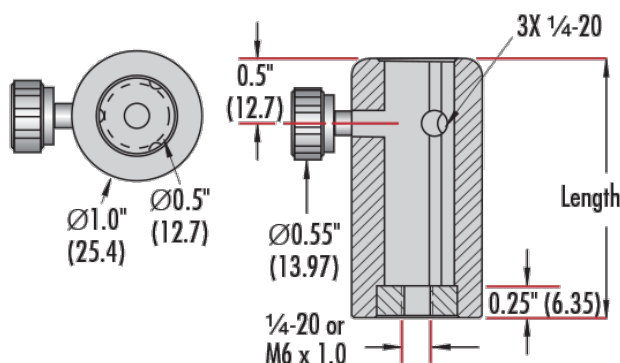

## Threading & Mounting

Mounting Threads:  
1/4-20

## Product Details

- English & Metric Post Holders
- English: 1/4-20 Base
- Metric: M6x1 Base
- Unique 3-Point Contact Design
- Aluminum with Brass Inserts

Post Holders have a unique 3-point contact design that inherently centers our [Stainless Steel Optical Mounting Posts](#) more accurately. The three contact pads run the entire inside length of each holder, thus ensuring a more accurate fit with our Posts. Additionally, three tapped holes allow thumbscrew orientation without removing the Post Holder from the breadboard table, base plate, or other fixture. Post hole depth is Post Holder length less 0.25" (6.35mm). Thread values are laser engraved on each Post Holder for quick integration. Locking thumbscrew included.

## Technical Information

Description	Qty	Stock No.
Post Holder, 1" Length	1	<a href="#">#58-976</a>
Post Holder, 1.5" Length	1	<a href="#">#58-977</a>
Post Holder, 2" Length	2	<a href="#">#58-978</a>
Post Holder, 3" Length	2	<a href="#">#58-979</a>
Post Holder, 4" Length	1	<a href="#">#58-980</a>
Post Holder, 6" Length	1	<a href="#">#58-981</a>

Description	Qty	Stock No.
Post Holder, 25.4mm Length	1	<a href="#">#58-970</a>
Post Holder, 38.1mm Length	1	<a href="#">#58-971</a>
Post Holder, 50.8mm Length	2	<a href="#">#58-972</a>
Post Holder, 76.2mm Length	2	<a href="#">#58-973</a>
Post Holder, 101.6mm Length	1	<a href="#">#58-974</a>
Post Holder, 152.4mm Length	1	<a href="#">#58-975</a>