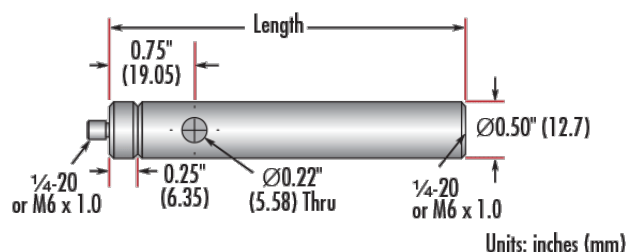

Diameter (inches):

0.5

Threading & Mounting

Male Thread:

1/4-20

Regulatory Compliance

RoHS 2015:

Compliant

Certificate of Conformance:

[View](#)

REACH 241:

Compliant

Country of Origin:

China

Imported By:

Edmund Optics India Private Limited
267, Greystone Building, Second Floor,
6th Cross Rd, Binnamangala,
Stage 1, Indiranagar, Bengaluru,
Karnataka, India 560038
Phone: +91- 80-6845 0000

Product Details

Adapter #58-983 is included. Additional [thread adapters](#) available separately.

- Male 8-32 or 1/4-20 Stud, Female 1/4-20 Base
- Posts Include Interchangeable Male Stud and Removable Base S.H.S.S.
- Available in Variety of Lengths
- [Metric Versions Also Available](#)

TECHSPEC® English Stainless Steel Mounting Posts include a 1/4" long male thread stud adapter that is easily interchangeable with other adapters to ensure compatibility between these posts and any optical mount. Removing the included adapter reveals female 8-32 threads on the post. Each optical post also has a thru-hole to allow an Allen wrench or other tool to rotate the post easily. Thread values are laser engraved on each post for quick identification and integration. TECHSPEC English Stainless Steel Mounting Posts are offered in a variety of lengths. [Metric Versions are also available for purchase.](#)

Technical Information

#68-230		
Stock No.	Description	Qty
#59-751	Steel Post, 1" Length	1
#59-752	Steel Post, 1.5" Length	1
#58-999	Steel Post, 2" Length	2
#59-754	Steel Post, 3" Length	2
#59-000	Steel Post, 4" Length	2
#59-008	Steel Post, 6" Length	1
#59-009	Steel Post, 8" Length	1

#68-229		
Stock No.	Description	Qty
#58-960	Steel Post, 1" Length	1
#58-961	Steel Post, 1.5" Length	1
#58-962	Steel Post, 2" Length	2
#58-964	Steel Post, 3" Length	2
#58-965	Steel Post, 4" Length	2
#58-966	Steel Post, 6" Length	1
#58-967	Steel Post, 8" Length	1