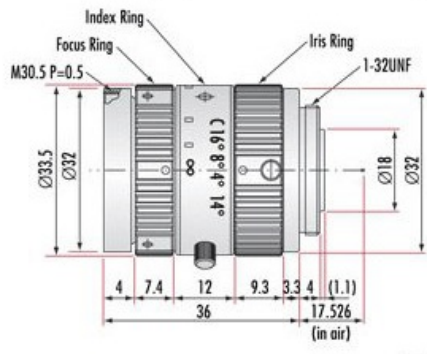

36.00	
33.50	Maximum Diameter (mm):
33.5	Outer Diameter (mm):
71.00	Weight (g):
1.10	Maximum Rear Protrusion (mm):

Optical Properties

77.00	Field of View @ Min Working Distance (mm):
14.60°	Horizontal Field of View, 1/2" Sensor:
11.00	Maximum Image Circle (mm):
25.00	Focal Length FL (mm):
300 - ∞	Working Distance (mm):
f/1.4 - f/16	Aperture (f/#):
-0.3	Maximum Distortion (%):
VIS	Lens Wavelength Range:

Sensor

2/3"	Maximum Sensor Format:
6.20	Pixel Size (µm):

Threading & Mounting

M30.5 x 0.50	Filter Thread:
C-Mount	Mount:

Regulatory Compliance

Exempt	RoHS 2015:
Contains SVHC(s)	Reach 224:
View	Certificate of Conformance:
Japan	Country of Origin:
Edmund Optics India Private Limited 267, Greystone Building, Second Floor, 6th Cross Rd, Binnamangala, Stage 1, Indiranagar, Bengaluru, Karnataka, India 560038 Phone: +91- 80-6845 0000	Imported By:

Product Details

- Up to 2/3", C-Mount Lens
- Ideal for Machine Vision at an Economical Price
- 5mm to 75mm Focal Length

MegaPixel Fixed Focal Length Lenses are designed for high-resolution imaging. The lenses are ideal for machine vision applications with demanding space constraints. These lenses complement the resolution of many MegaPixel cameras with 1/2" or 2/3" formats. Low distortion and high resolution enable these economically priced lenses to produce sharp, high-contrast images compared to standard CCTV and compact lenses. MegaPixel Fixed Focal Length Lenses are available in focal lengths ranging from 5 to 75mm. Locking screws for the manual iris and focus allow these lenses to be used in high-vibration environments. Typical applications include [factory automation](#), inspection, and macro work.

Note: For [#64-869](#) 75mm FL Lens, remove focus limit screw to focus past 1.2m.

Technical Information

#56-789 25mm Megapixel Fixed Focal Length Lens

(Units in mm)