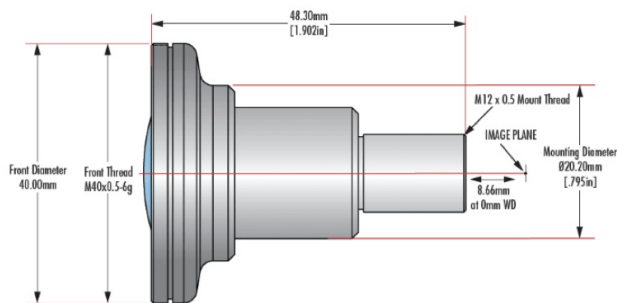

UCw Series: Waterproof, designed to meet IEC [Ingress Protection](#) Code IPX7 to withstand exposure to water up to 1 meter depth for 30 minutes.

Technical Information

4mm Focal Length

6mm Focal Length

12mm Focal Length