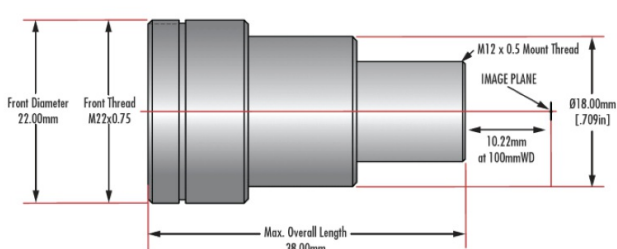

UCw Series: Waterproof, designed to meet IEC [Ingress Protection](#) Code IPX7 to withstand exposure to water up to 1 meter depth for 30 minutes.

Technical Information

4mm Focal Length

6mm Focal Length

12mm Focal Length