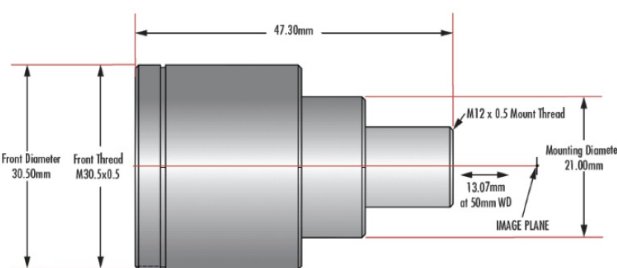

UCi Series: Simplified mechanics featuring fixed apertures with compact housing. [Industrial Ruggedization](#) for reduced size, cost, and locked focus.

UCr Series: All optics glued in place and a locking C-clamp focus ring. [Stabilized Ruggedization](#) for reduced pixel shift and improved focus stability.

UCw Series: Waterproof, designed to meet IEC [Ingress Protection](#) Code IPX7 to withstand exposure to water up to 1 meter depth for 30 minutes.

Technical Information

4mm Focal Length

6mm Focal Length

12mm Focal Length