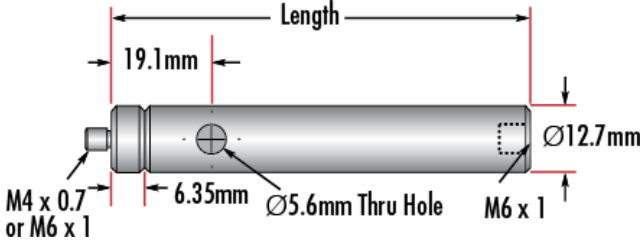

General

Metric Type:

Note:
Adapter [#58-985](#) is included. Additional [thread adapters](#) available separately.

Physical & Mechanical Properties

254.00 Length (mm):

10.0 Length (inches):

12.70	Diameter (mm):
0.5	Diameter (inches):
Threading & Mounting	
M6 x 1.0	Male Thread:
Regulatory Compliance	
Compliant	RoHS 2015:
View	Certificate of Conformance:
Compliant	REACH 241:
China	Country of Origin:
Edmund Optics India Private Limited 267, Greystone Building, Second Floor, 6th Cross Rd, Binnamangala, Stage 1, Indiranagar, Bengaluru, Karnataka, India 560038 Phone: +91- 80-6845 0000	Imported By:

Product Details

- Male M4 x 0.7 or M6 x 1.0 Stud, Female M6 x 1.0 Base
- Posts Include Interchangeable Male Stud and Removable Base S.H.S.S.
- Available in Variety of Lengths
- [English Versions Also Available](#)

TECHSPEC® Metric Stainless Steel Mounting Posts include a 6.35mm long male thread stud adapter that is easily interchangeable with other adapters to ensure compatibility between these posts and any optical mount. Removing the included adapter reveals female M4 threads on the post. Each optical post also has a thru-hole to allow an Allen wrench or other tool to rotate the post easily. Thread values are laser engraved on each post for quick identification and integration. TECHSPEC Metric Stainless Steel Mounting Posts are offered in a variety of lengths. [English versions are also available for purchase.](#)

Technical Information

#68-231		
Stock No.	Description	Qty
#58-950	Steel Post, 25.4mm Length	1
#58-951	Steel Post, 38.1mm Length	1
#58-952	Steel Post, 50.8mm Length	2
#58-954	Steel Post, 76.2mm Length	2
#58-955	Steel Post, 101.6mm Length	2
#58-956	Steel Post, 152.4mm Length	1
#58-957	Steel Post, 203.2mm Length	1