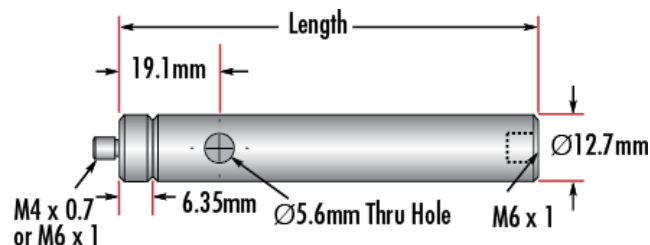

General

Metric **Type:**

Note:
Adapter #58-985 is included. Additional [thread adapters](#) available separately.

Physical & Mechanical Properties

1.0 **Length (inches):**

25.40 **Length (mm):**

0.5 Diameter (inches):

12.70 Diameter (mm):

Threading & Mounting

M6 x 1.0 Male Thread:

Regulatory Compliance

Compliant RoHS 2015:

View Certificate of Conformance:

Compliant REACH 241:

China Country of Origin:

- Male M4 x 0.7 or M6 x 1.0 Stud, Female M6 x 1.0 Base
- Posts Include Interchangeable Male Stud and Removable Base S.H.S.S.
- Available in Variety of Lengths
- [English Versions Also Available](#)

TECHSPEC® Metric Stainless Steel Mounting Posts include a 6.35mm long male thread stud adapter that is easily interchangeable with other adapters to ensure compatibility between these posts and any optical mount. Removing the included adapter reveals female M4 threads on the post. Each optical post also has a thru-hole to allow an Allen wrench or other tool to rotate the post easily. Thread values are laser engraved on each post for quick identification and integration. TECHSPEC Metric Stainless Steel Mounting Posts are offered in a variety of lengths. [English versions are also available for purchase.](#)

Technical Information

#68-231

Stock No.	Description	Qty
#58-950	Steel Post, 25.4mm Length	1
#58-951	Steel Post, 38.1mm Length	1
#58-952	Steel Post, 50.8mm Length	2
#58-954	Steel Post, 76.2mm Length	2
#58-955	Steel Post, 101.6mm Length	2
#58-956	Steel Post, 152.4mm Length	1
#58-957	Steel Post, 203.2mm Length	1