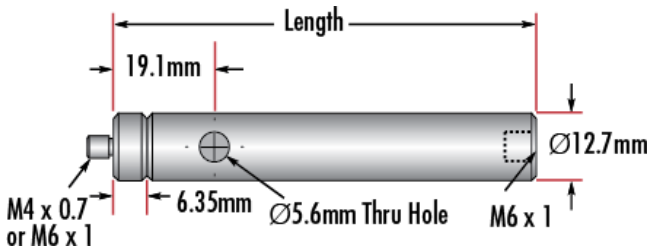

General

Metric **Type:**

Note:
Adapter #58-985 is included. Additional [thread adapters](#) available separately.

Physical & Mechanical Properties

25.40 **Length (mm):**

1.0 **Length (inches):**

12.70	Diameter (mm):
0.5	Diameter (inches):
Threading & Mounting	
M6 x 1.0	Male Thread:
Regulatory Compliance	
Compliant	RoHS 2015:
View	Certificate of Conformance:
Compliant	REACH 241:
China	Country of Origin:
Imported By:	
Edmund Optics India Private Limited 267, Greystone Building, Second Floor, 6th Cross Rd, Binnamangala, Stage 1, Indiranagar, Bengaluru, Karnataka, India 560038 Phone: +91- 80-6845 0000	

Product Details

- Male M4 x 0.7 or M6 x 1.0 Stud, Female M6 x 1.0 Base
- Posts Include Interchangeable Male Stud and Removable Base S.H.S.S.
- Available in Variety of Lengths
- [English Versions Also Available](#)

TECHSPEC® Metric Stainless Steel Mounting Posts include a 6.35mm long male thread stud adapter that is easily interchangeable with other adapters to ensure compatibility between these posts and any optical mount. Removing the included adapter reveals female M4 threads on the post. Each optical post also has a thru-hole to allow an Allen wrench or other tool to rotate the post easily. Thread values are laser engraved on each post for quick identification and integration. TECHSPEC Metric Stainless Steel Mounting Posts are offered in a variety of lengths. [English versions are also available for purchase.](#)

Technical Information

#68-231		
Stock No.	Description	Qty
#58-950	Steel Post, 25.4mm Length	1
#58-951	Steel Post, 38.1mm Length	1
#58-952	Steel Post, 50.8mm Length	2
#58-954	Steel Post, 76.2mm Length	2
#58-955	Steel Post, 101.6mm Length	2
#58-956	Steel Post, 152.4mm Length	1
#58-957	Steel Post, 203.2mm Length	1