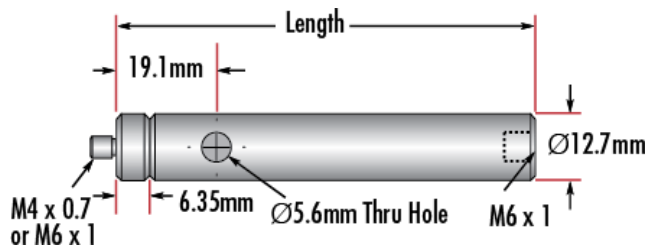

General

Metric **Type:**

Note:
Adapter #58-984 is included. Additional [thread adapters](#) available separately.

Physical & Mechanical Properties

10.0 **Length (inches):**

Length (mm):

254.00

0.5 Diameter (inches):

12.70 Diameter (mm):

Threading & Mounting

M4 x0.7 Male Thread:

Regulatory Compliance

Compliant RoHS 2015:

View Certificate of Conformance:

Compliant REACH 241:

China Country of Origin:

- Male M4 x0.7 or M6 x1.0 Stud, Female M6 x1.0 Base
- Posts Include Interchangeable Male Stud and Removable Base S.H.S.S.
- Available in Variety of Lengths
- [English Versions Also Available](#)

TECHSPEC® Metric Stainless Steel Mounting Posts include a 6.35mm long male thread stud adapter that is easily interchangeable with other adapters to ensure compatibility between these posts and any optical mount. Removing the included adapter reveals female M4 threads on the post. Each optical post also has a thru-hole to allow an Allen wrench or other tool to rotate the post easily. Thread values are laser engraved on each post for quick identification and integration. TECHSPEC Metric Stainless Steel Mounting Posts are offered in a variety of lengths. [English versions are also available for purchase.](#)

Technical Information

#68-231		
Stock No.	Description	Qty
#58-950	Steel Post, 25.4mm Length	1
#58-951	Steel Post, 38.1mm Length	1
#58-952	Steel Post, 50.8mm Length	2
#58-954	Steel Post, 76.2mm Length	2
#58-955	Steel Post, 101.6mm Length	2
#58-956	Steel Post, 152.4mm Length	1
#58-957	Steel Post, 203.2mm Length	1