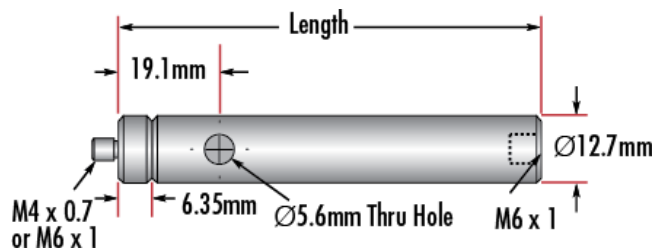

10.0

12.70

0.5

Diameter (mm):

Diameter (inches):

Threading & Mounting

Male Thread:

M4 x0.7

Regulatory Compliance

RoHS 2015:

Compliant

Certificate of Conformance:

[View](#)

REACH 241:

Compliant

Country of Origin:

China

Imported By:

Edmund Optics India Private Limited
267, Greystone Building, Second Floor,
6th Cross Rd, Binnamangala,
Stage 1, Indiranagar, Bengaluru,
Karnataka, India 560038
Phone: +91- 80-6845 0000

Product Details

- Male M4 x0.7 or M6 x 1.0 Stud, Female M6 x1.0 Base
- Posts Include Interchangeable Male Stud and Removable Base S.H.S.S.
- Available in Variety of Lengths
- [English Versions Also Available](#)

TECHSPEC® Metric Stainless Steel Mounting Posts include a 6.35mm long male thread stud adapter that is easily interchangeable with other adapters to ensure compatibility between these posts and any optical mount. Removing the included adapter reveals female M4 threads on the post. Each optical post also has a thru-hole to allow an Allen wrench or other tool to rotate the post easily. Thread values are laser engraved on each post for quick identification and integration. TECHSPEC Metric Stainless Steel Mounting Posts are offered in a variety of lengths. [English versions are also available for purchase.](#)

Technical Information

#68-231

Stock No.	Description	Qty
#58-950	Steel Post, 25.4mm Length	1
#58-951	Steel Post, 38.1mm Length	1
#58-952	Steel Post, 50.8mm Length	2
#58-954	Steel Post, 76.2mm Length	2
#58-955	Steel Post, 101.6mm Length	2
#58-956	Steel Post, 152.4mm Length	1
#58-957	Steel Post, 203.2mm Length	1

#68-232

Stock No.	Description	Qty
#59-757	Steel Post, 25.4mm Length	1
#59-758	Steel Post, 38.1mm Length	1
#59-759	Steel Post, 50.8mm Length	2
#59-761	Steel Post, 76.2mm Length	2
#59-762	Steel Post, 101.6mm Length	2
#59-763	Steel Post, 152.4mm Length	1
#59-764	Steel Post, 203.2mm Length	1