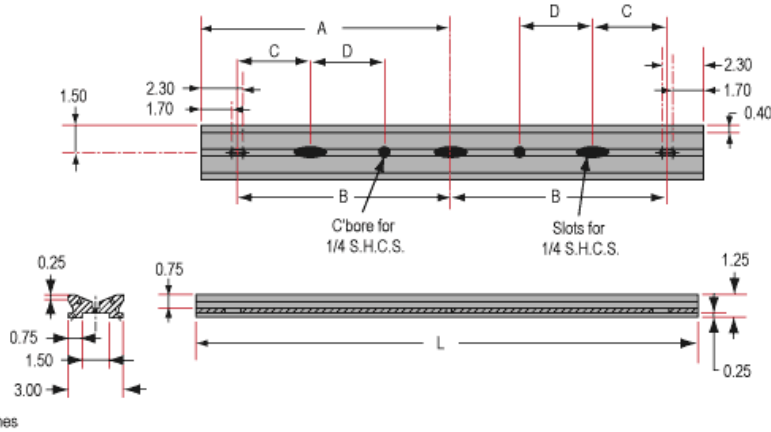

Product Downloads

General

Metric **Type:**

Carrier **Note:**

Physical & Mechanical Properties

Linear (X) **Type of Movement:**

Dovetail	Guide System:
2.5	Length (inches):
63.50	Length (mm):
Black Anodized Aluminum	Construction:
Hardware & Interface Connectivity	
Manual	Type of Drive:
Threading & Mounting	
(9) M6 x 1.0 on 25mm	Mounting Threads:
Regulatory Compliance	
Compliant	RoHS 2015:
View	Certificate of Conformance:
Compliant	REACH 241:
China	Country of Origin:
Edmund Optics India Private Limited 267, Greystone Building, Second Floor, 6th Cross Rd, Binnamangala, Stage 1, Indiranagar, Bengaluru, Karnataka, India 560038 Phone: +91- 80-6845 0000	Imported By:

Product Details

- Wide Range of Carrier Length and Mounting Hole Options Available
- Low Profile Design with Smooth Movement
- Increased Stability and <1mrad Straight Line Accuracy

Dovetail Optical Rail Systems are designed for easy and stable installation and positioning of various optical components along the same axis. The rails feature slotted holes that allow them to be fixed to standard 1/4-20 TPI and M6 breadboards or optical tables. Carriers are available with different lengths and hole patterns to meet various mounting needs including options that are directly compatible with our [TECHSPEC® Manual Stages](#) for precision alignment. Carriers utilize a unique two-piece design to prevent the locking screws from contacting the rail and to allow easy attachment and removal. All Dovetail Optical Rail System parts are constructed of black anodized aluminum to minimize stray reflections or glare.

Note: Rails and carriers are sold separately.

Technical Information

Side Profile of Rail System

Large Carrier #55-340

Small Carrier #54-403

Medium Carrier #55-339

Large Carrier #55-404

Medium Carrier #55-341

Common Side Profile

Stock No.	L	A	B	C	D	# Slots	# Cbores
#54-401	12	6	4	—	—	3	—
#54-402	36	18	16	4	6	5	2

Dovetail Optical Rail

Units: inches