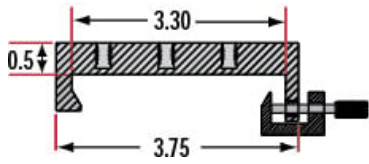

Product Downloads

General

Metric **Type:**

Carrier **Note:**

Physical & Mechanical Properties

Linear (X) **Type of Movement:**

Dovetail	Guide System:
2.5	Length (inches):
63.50	Length (mm):
Black Anodized Aluminum	Construction:
Hardware & Interface Connectivity	
Manual	Type of Drive:
Threading & Mounting	
(9) M6 x 1.0 on 25mm	Mounting Threads:
Regulatory Compliance	
Compliant	RoHS 2015:
View	Certificate of Conformance:
Compliant	REACH 241:
China	Country of Origin:
Edmund Optics India Private Limited 267, Greystone Building, Second Floor, 6th Cross Rd, Binnamangala, Stage 1, Indiranagar, Bengaluru, Karnataka, India 560038 Phone: +91- 80-6845 0000	Imported By:

Product Details

- Wide Range of Carrier Length and Mounting Hole Options Available
- Low Profile Design with Smooth Movement
- Increased Stability and <1mrad Straight Line Accuracy

Dovetail Optical Rail Systems are designed for easy and stable installation and positioning of various optical components along the same axis. The rails feature slotted holes that allow them to be fixed to standard 1/4-20 TPI and M6 breadboards or optical tables. Carriers are available with different lengths and hole patterns to meet various mounting needs including options that are directly compatible with our [TECHSPEC® Manual Stages](#) for precision alignment. Carriers utilize a unique two-piece design to prevent the locking screws from contacting the rail and to allow easy attachment and removal. All Dovetail Optical Rail System parts are constructed of black anodized aluminum to minimize stray reflections or glare.

Note: Rails and carriers are sold separately.

Technical Information

Side Profile of Rail System

Large Carrier #55-340

Small Carrier #54-403

Medium Carrier #55-339

Large Carrier #55-404

Medium Carrier #55-341

Common Side Profile

Stock No.	L	A	B	C	D	# Slots	# Cbores
#54-401	12	6	4	—	—	3	—
#54-402	36	18	16	4	6	5	2

Dovetail Optical Rail

Units: inches