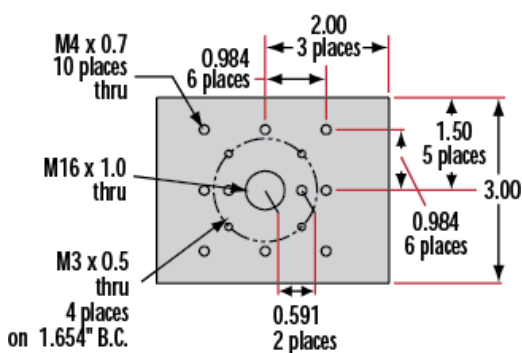

Product Downloads

General

Metric **Type:**

Carrier **Note:**

Physical & Mechanical Properties

Linear (X) **Type of Movement:**

Dovetail	Guide System:
2.5	Length (inches):
63.50	Length (mm):
Black Anodized Aluminum	Construction:
Hardware & Interface Connectivity	
Manual	Type of Drive:
Threading & Mounting	
(9) M6 x 1.0 on 25mm	Mounting Threads:
Regulatory Compliance	
Compliant	RoHS 2015:
View	Certificate of Conformance:
Compliant	REACH 241:
China	Country of Origin:
Edmund Optics India Private Limited 267, Greystone Building, Second Floor, 6th Cross Rd, Binnamangala, Stage 1, Indiranagar, Bengaluru, Karnataka, India 560038 Phone: +91- 80-6845 0000	Imported By:

Product Details

- Wide Range of Carrier Length and Mounting Hole Options Available
- Low Profile Design with Smooth Movement
- Increased Stability and <1mrad Straight Line Accuracy

Dovetail Optical Rail Systems are designed for easy and stable installation and positioning of various optical components along the same axis. The rails feature slotted holes that allow them to be fixed to standard 1/4-20 TPI and M6 breadboards or optical tables. Carriers are available with different lengths and hole patterns to meet various mounting needs including options that are directly compatible with our [TECHSPEC® Manual Stages](#) for precision alignment. Carriers utilize a unique two-piece design to prevent the locking screws from contacting the rail and to allow easy attachment and removal. All Dovetail Optical Rail System parts are constructed of black anodized aluminum to minimize stray reflections or glare.

Note: Rails and carriers are sold separately.

Technical Information

Side Profile of Rail System

Large Carrier #55-340

Small Carrier #54-403

Medium Carrier #55-339

Large Carrier #55-404

Medium Carrier #55-341