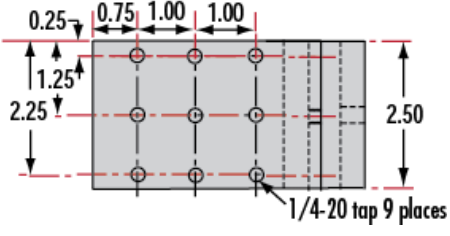

Product Downloads

General

Metric **Type:**

Carrier **Note:**

Physical & Mechanical Properties

Linear (X) **Type of Movement:**

Dovetail	Guide System:
2.5	Length (inches):
63.50	Length (mm):
Black Anodized Aluminum	Construction:
Hardware & Interface Connectivity	
Manual	Type of Drive:
Threading & Mounting	
(9) M6 x 1.0 on 25mm	Mounting Threads:
Regulatory Compliance	
Compliant	RoHS 2015:
View	Certificate of Conformance:
Compliant	REACH 241:
China	Country of Origin:
Edmund Optics India Private Limited 267, Greystone Building, Second Floor, 6th Cross Rd, Binnamangala, Stage 1, Indiranagar, Bengaluru, Karnataka, India 560038 Phone: +91- 80-6845 0000	Imported By:

Product Details

- Wide Range of Carrier Length and Mounting Hole Options Available
- Low Profile Design with Smooth Movement
- Increased Stability and <1mrad Straight Line Accuracy

Dovetail Optical Rail Systems are designed for easy and stable installation and positioning of various optical components along the same axis. The rails feature slotted holes that allow them to be fixed to standard 1/4-20 TPI and M6 breadboards or optical tables. Carriers are available with different lengths and hole patterns to meet various mounting needs including options that are directly compatible with our [TECHSPEC® Manual Stages](#) for precision alignment. Carriers utilize a unique two-piece design to prevent the locking screws from contacting the rail and to allow easy attachment and removal. All Dovetail Optical Rail System parts are constructed of black anodized aluminum to minimize stray reflections or glare.

Note: Rails and carriers are sold separately.

Technical Information

Side Profile of Rail System

Large Carrier #55-340

Small Carrier #54-403

Medium Carrier #55-339

Large Carrier #55-404

Medium Carrier #55-341

Common Side Profile

Stock No.	L	A	B	C	D	# Slots	# Cbores
#54-401	12	6	4	—	—	3	—
#54-402	36	18	16	4	6	5	2

Dovetail Optical Rail

Units: inches