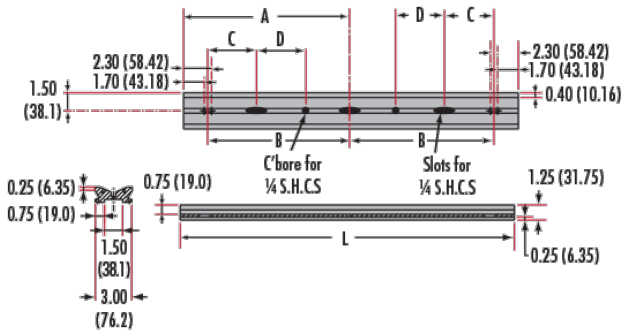

Product Downloads

General

Metric **Type:**

Carrier **Note:**

Physical & Mechanical Properties

Linear (X) **Type of Movement:**

Dovetail	Guide System:
2.5	Length (inches):
63.50	Length (mm):
Black Anodized Aluminum	Construction:
Hardware & Interface Connectivity	
Manual	Type of Drive:
Threading & Mounting	
(9) M6 x 1.0 on 25mm	Mounting Threads:
Regulatory Compliance	
Compliant	RoHS 2015:
View	Certificate of Conformance:
Compliant	REACH 241:
China	Country of Origin:
Edmund Optics India Private Limited 267, Greystone Building, Second Floor, 6th Cross Rd, Binnamangala, Stage 1, Indiranagar, Bengaluru, Karnataka, India 560038 Phone: +91- 80-6845 0000	Imported By:

Product Details

- Wide Range of Carrier Length and Mounting Hole Options Available
- Low Profile Design with Smooth Movement
- Increased Stability and <1mrad Straight Line Accuracy

Dovetail Optical Rail Systems are designed for easy and stable installation and positioning of various optical components along the same axis. The rails feature slotted holes that allow them to be fixed to standard 1/4-20 TPI and M6 breadboards or optical tables. Carriers are available with different lengths and hole patterns to meet various mounting needs including options that are directly compatible with our [TECHSPEC® Manual Stages](#) for precision alignment. Carriers utilize a unique two-piece design to prevent the locking screws from contacting the rail and to allow easy attachment and removal. All Dovetail Optical Rail System parts are constructed of black anodized aluminum to minimize stray reflections or glare.

Note: Rails and carriers are sold separately.

Technical Information

Side Profile of Rail System

Large Carrier #55-340

Small Carrier #54-403

Medium Carrier #55-339

Large Carrier #55-404

Medium Carrier #55-341

Common Side Profile

Stock No.	L	A	B	C	D	# Slots	# Cbores
#54-401	12	6	4	—	—	3	—
#54-402	36	18	16	4	6	5	2

Dovetail Optical Rail

Units: inches