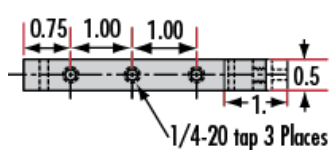

Product Downloads

General

Metric **Type:**

Carrier **Note:**

Physical & Mechanical Properties

Linear (X) **Type of Movement:**

Dovetail	Guide System:
2.5	Length (inches):
63.50	Length (mm):
Black Anodized Aluminum	Construction:
Hardware & Interface Connectivity	
Manual	Type of Drive:
Threading & Mounting	
(9) M6 x 1.0 on 25mm	Mounting Threads:
Regulatory Compliance	
Compliant	RoHS 2015:
View	Certificate of Conformance:
Compliant	REACH 241:
China	Country of Origin:
Edmund Optics India Private Limited 267, Greystone Building, Second Floor, 6th Cross Rd, Binnamangala, Stage 1, Indiranagar, Bengaluru, Karnataka, India 560038 Phone: +91- 80-6845 0000	Imported By:

Product Details

- Wide Range of Carrier Length and Mounting Hole Options Available
- Low Profile Design with Smooth Movement
- Increased Stability and <1mrad Straight Line Accuracy

Dovetail Optical Rail Systems are designed for easy and stable installation and positioning of various optical components along the same axis. The rails feature slotted holes that allow them to be fixed to standard 1/4-20 TPI and M6 breadboards or optical tables. Carriers are available with different lengths and hole patterns to meet various mounting needs including options that are directly compatible with our [TECHSPEC® Manual Stages](#) for precision alignment. Carriers utilize a unique two-piece design to prevent the locking screws from contacting the rail and to allow easy attachment and removal. All Dovetail Optical Rail System parts are constructed of black anodized aluminum to minimize stray reflections or glare.

Note: Rails and carriers are sold separately.

Technical Information

Side Profile of Rail System

Large Carrier #55-340

Small Carrier #54-403

Medium Carrier #55-339

Large Carrier #55-404

Medium Carrier #55-341

Common Side Profile

Stock No.	L	A	B	C	D	# Slots	# Cbores
#54-401	12	6	4	—	—	3	—
#54-402	36	18	16	4	6	5	2

Dovetail Optical Rail

Units: inches