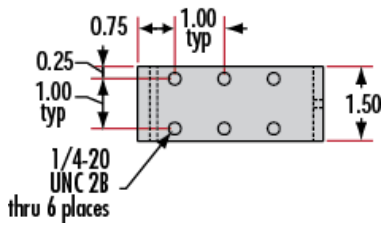

Product Downloads

General

Metric **Type:**

Carrier **Note:**

Physical & Mechanical Properties

Linear (X) **Type of Movement:**

Dovetail	Guide System:
2.5	Length (inches):
63.50	Length (mm):
Black Anodized Aluminum	Construction:
Hardware & Interface Connectivity	
Manual	Type of Drive:
Threading & Mounting	
(9) M6 x 1.0 on 25mm	Mounting Threads:
Regulatory Compliance	
Compliant	RoHS 2015:
View	Certificate of Conformance:
Compliant	REACH 241:
China	Country of Origin:
Edmund Optics India Private Limited 267, Greystone Building, Second Floor, 6th Cross Rd, Binnamangala, Stage 1, Indiranagar, Bengaluru, Karnataka, India 560038 Phone: +91- 80-6845 0000	Imported By:

Product Details

- Wide Range of Carrier Length and Mounting Hole Options Available
- Low Profile Design with Smooth Movement
- Increased Stability and <1mrad Straight Line Accuracy

Dovetail Optical Rail Systems are designed for easy and stable installation and positioning of various optical components along the same axis. The rails feature slotted holes that allow them to be fixed to standard 1/4-20 TPI and M6 breadboards or optical tables. Carriers are available with different lengths and hole patterns to meet various mounting needs including options that are directly compatible with our [TECHSPEC® Manual Stages](#) for precision alignment. Carriers utilize a unique two-piece design to prevent the locking screws from contacting the rail and to allow easy attachment and removal. All Dovetail Optical Rail System parts are constructed of black anodized aluminum to minimize stray reflections or glare.

Note: Rails and carriers are sold separately.

Technical Information

Side Profile of Rail System

Large Carrier #55-340

Small Carrier #54-403

Medium Carrier #55-339

Large Carrier #55-404

Medium Carrier #55-341

Common Side Profile

Stock No.	L	A	B	C	D	# Slots	# Cbores
#54-401	12	6	4	—	—	3	—
#54-402	36	18	16	4	6	5	2

Dovetail Optical Rail

Units: inches