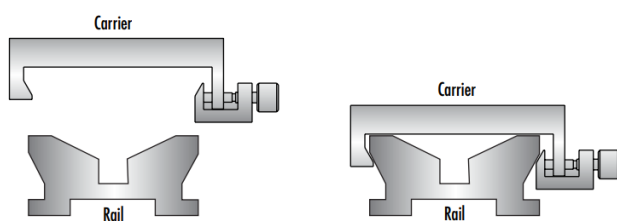

Product Downloads

General

Metric **Type:**

Carrier **Note:**

Physical & Mechanical Properties

Linear (X) **Type of Movement:**

Dovetail	Guide System:
2.5	Length (inches):
63.50	Length (mm):
Black Anodized Aluminum	Construction:
Hardware & Interface Connectivity	
Manual	Type of Drive:
Threading & Mounting	
(9) M6 x 1.0 on 25mm	Mounting Threads:
Regulatory Compliance	
Compliant	RoHS 2015:
View	Certificate of Conformance:
Compliant	REACH 241:
China	Country of Origin:
Edmund Optics India Private Limited 267, Greystone Building, Second Floor, 6th Cross Rd, Binnamangala, Stage 1, Indiranagar, Bengaluru, Karnataka, India 560038 Phone: +91- 80-6845 0000	Imported By:

Product Details

- Wide Range of Carrier Length and Mounting Hole Options Available
- Low Profile Design with Smooth Movement
- Increased Stability and <1mrad Straight Line Accuracy

Dovetail Optical Rail Systems are designed for easy and stable installation and positioning of various optical components along the same axis. The rails feature slotted holes that allow them to be fixed to standard 1/4-20 TPI and M6 breadboards or optical tables. Carriers are available with different lengths and hole patterns to meet various mounting needs including options that are directly compatible with our [TECHSPEC® Manual Stages](#) for precision alignment. Carriers utilize a unique two-piece design to prevent the locking screws from contacting the rail and to allow easy attachment and removal. All Dovetail Optical Rail System parts are constructed of black anodized aluminum to minimize stray reflections or glare.

Note: Rails and carriers are sold separately.

Technical Information

Side Profile of Rail System

Large Carrier #55-340

Small Carrier #54-403

Medium Carrier #55-339

Large Carrier #55-404

Medium Carrier #55-341