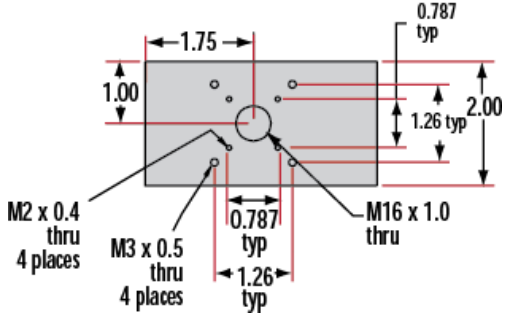

Product Downloads

General

Metric **Type:**

Carrier **Note:**

Physical & Mechanical Properties

Linear (X) **Type of Movement:**

Dovetail	Guide System:
2.5	Length (inches):
63.50	Length (mm):
Black Anodized Aluminum	Construction:
Hardware & Interface Connectivity	
Manual	Type of Drive:
Threading & Mounting	
(9) M6 x 1.0 on 25mm	Mounting Threads:
Regulatory Compliance	
Compliant	RoHS 2015:
View	Certificate of Conformance:
Compliant	REACH 241:
China	Country of Origin:
Edmund Optics India Private Limited 267, Greystone Building, Second Floor, 6th Cross Rd, Binnamangala, Stage 1, Indiranagar, Bengaluru, Karnataka, India 560038 Phone: +91- 80-6845 0000	Imported By:

Product Details

- Wide Range of Carrier Length and Mounting Hole Options Available
- Low Profile Design with Smooth Movement
- Increased Stability and <1mrad Straight Line Accuracy

Dovetail Optical Rail Systems are designed for easy and stable installation and positioning of various optical components along the same axis. The rails feature slotted holes that allow them to be fixed to standard 1/4-20 TPI and M6 breadboards or optical tables. Carriers are available with different lengths and hole patterns to meet various mounting needs including options that are directly compatible with our [TECHSPEC® Manual Stages](#) for precision alignment. Carriers utilize a unique two-piece design to prevent the locking screws from contacting the rail and to allow easy attachment and removal. All Dovetail Optical Rail System parts are constructed of black anodized aluminum to minimize stray reflections or glare.

Note: Rails and carriers are sold separately.

Technical Information

Side Profile of Rail System

Large Carrier #55-340

Small Carrier #54-403

Medium Carrier #55-339

Large Carrier #55-404

Medium Carrier #55-341

Common Side Profile

Stock No.	L	A	B	C	D	# Slots	# Cbores
#54-401	12	6	4	—	—	3	—
#54-402	36	18	16	4	6	5	2

Dovetail Optical Rail

Units: inches