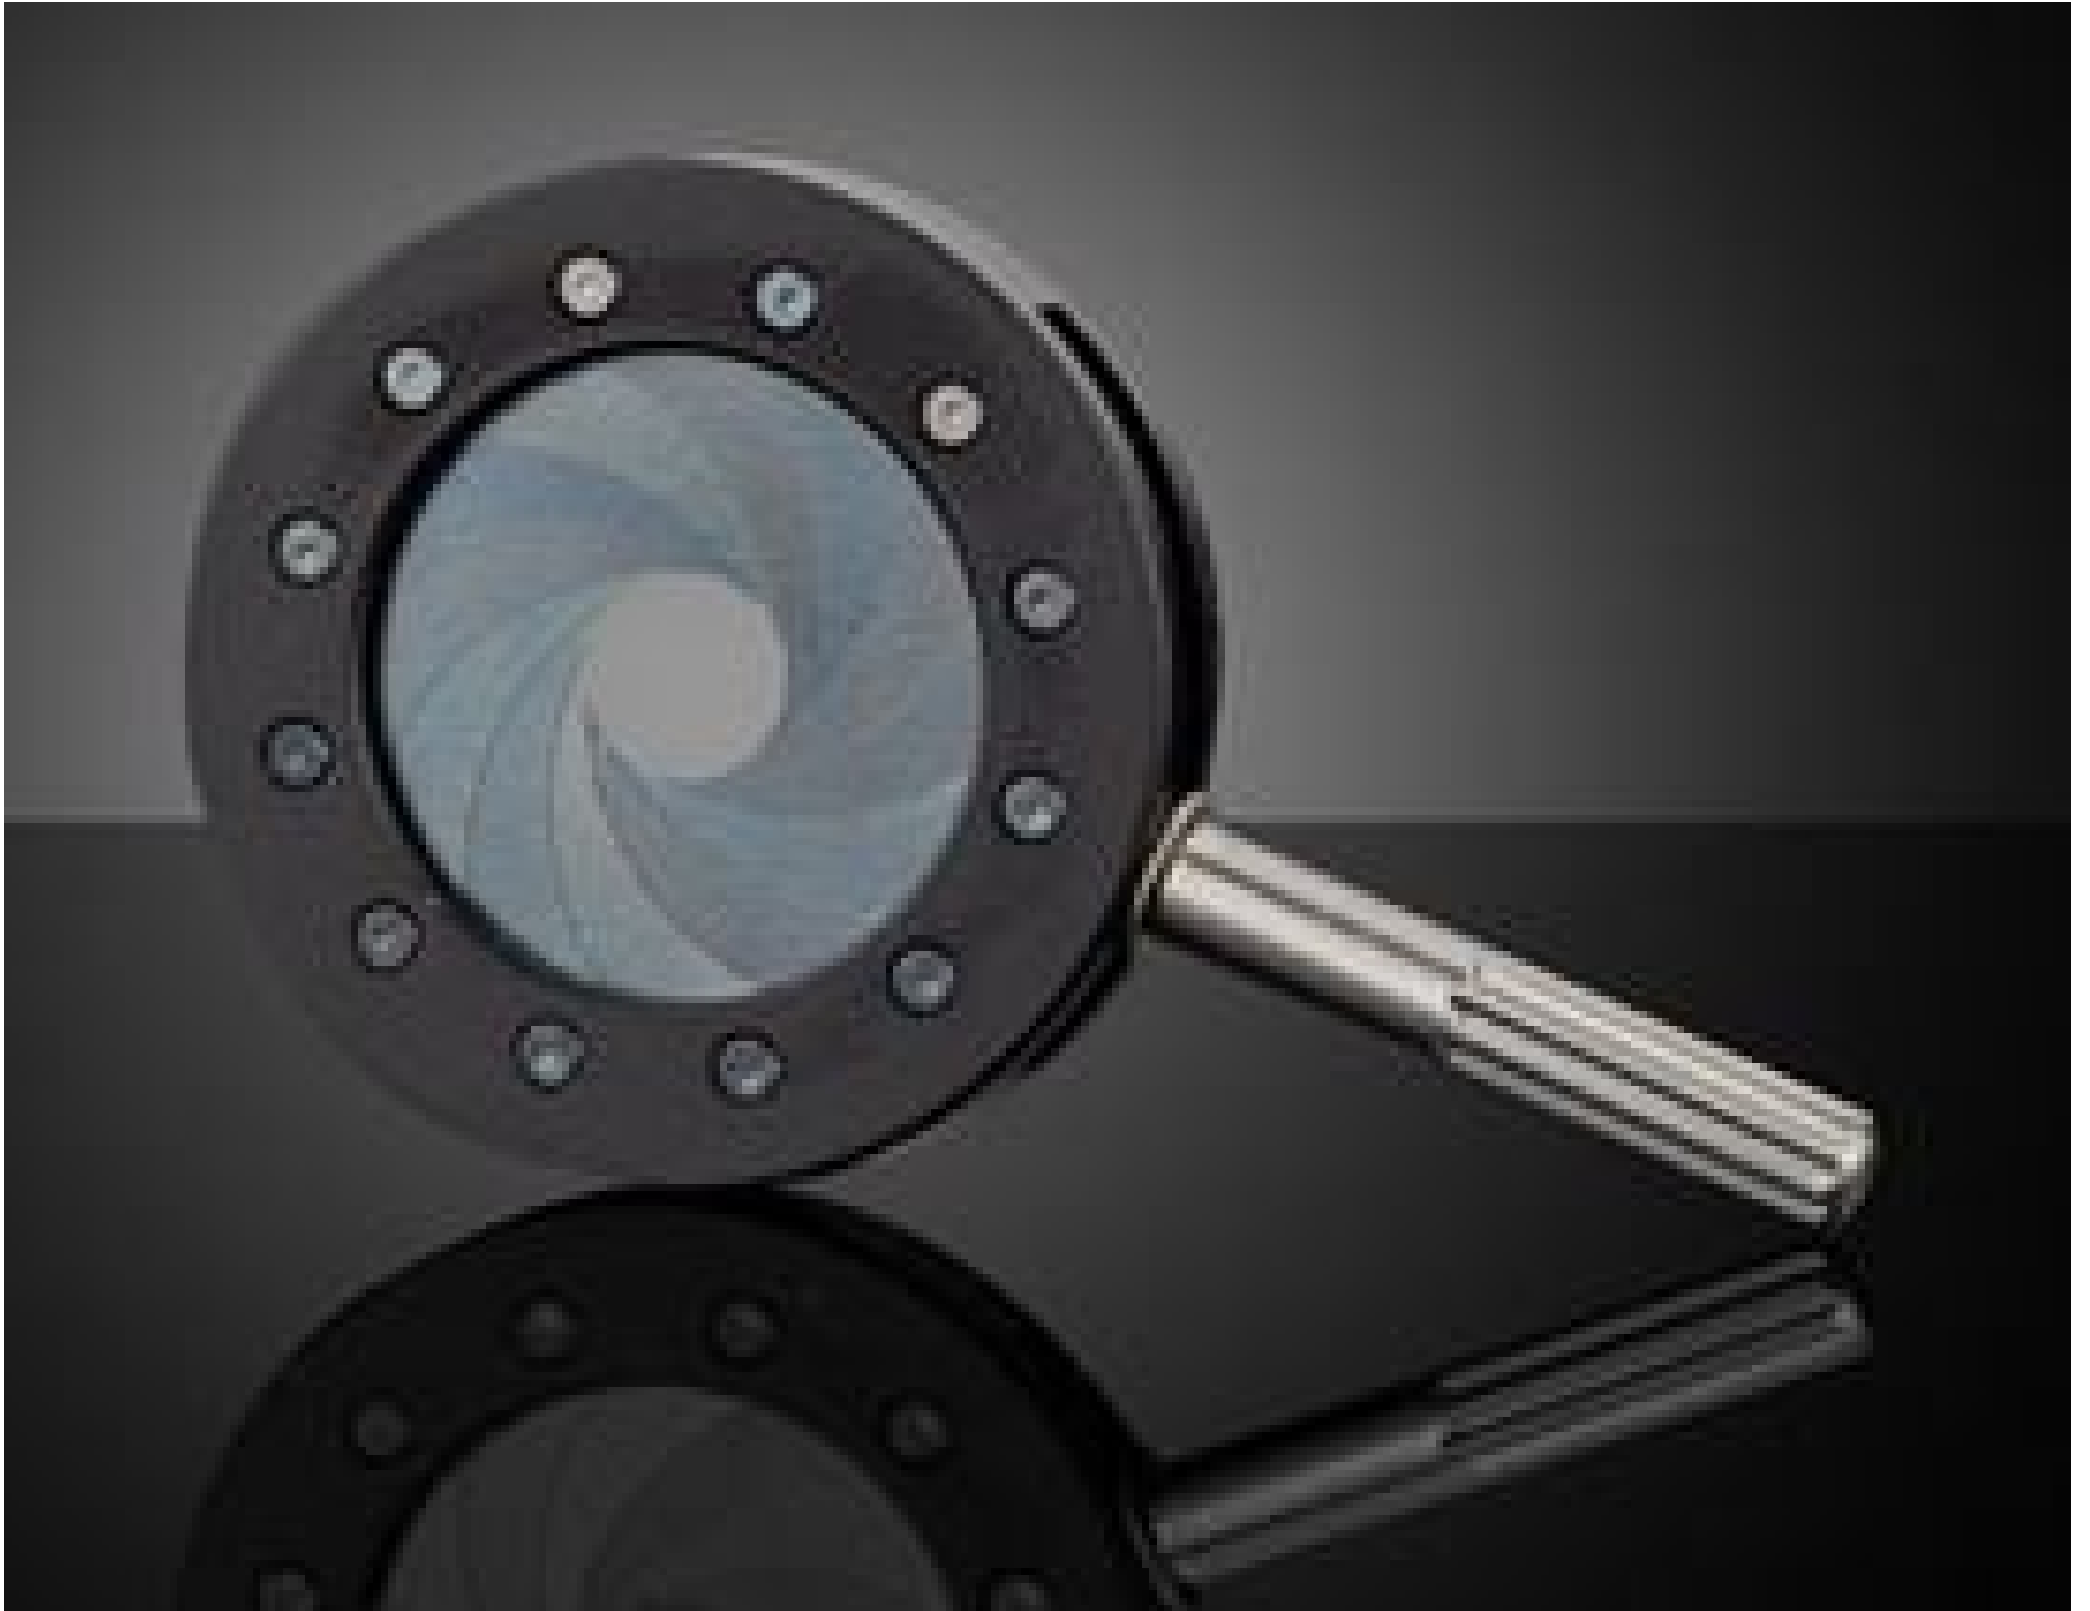

## 20mm Max. Aperture, Burnished Steel Leaves, Lockable Iris Diaphragm

Photo shows part #29887

Stock **#29-888** **4 In Stock**

⊖ 1 ⊕ MRP ₹11,098

📌 Price inclusive of all taxes

**ADD TO CART**

Volume Pricing	
Qty 1+	₹11,098 each
Need More?	<a href="#">Request Quote</a>