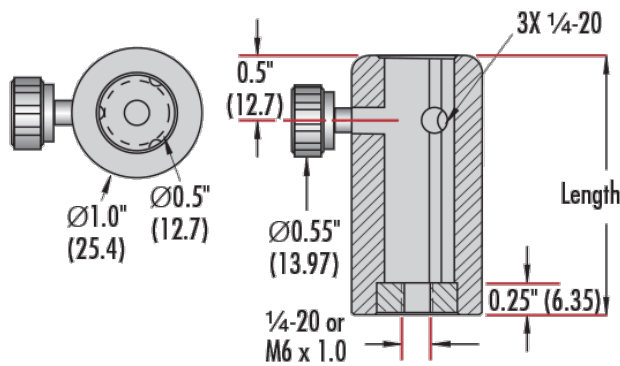

## Threading & Mounting

**Mounting Threads:**  
1/4-20

## Product Details

- English & Metric Post Holders
- English: 1/4-20 Base
- Metric: M6x1 Base
- Unique 3-Point Contact Design
- Aluminum with Brass Inserts

Post Holders have a unique 3-point contact design that inherently centers our [Stainless Steel Optical Mounting Posts](#) more accurately. The three contact pads run the entire inside length of each holder, thus ensuring a more accurate fit with our Posts. Additionally, three tapped holes allow thumbscrew orientation without removing the Post Holder from the breadboard table, base plate, or other fixture. Post hole depth is Post Holder length less 0.25" (6.35mm). Thread values are laser engraved on each Post Holder for quick integration. Locking thumbscrew included.

## Technical Information

Description	Qty	Stock No.
Post Holder, 1" Length	1	<a href="#">#58-976</a>
Post Holder, 1.5" Length	1	<a href="#">#58-977</a>
Post Holder, 2" Length	2	<a href="#">#58-978</a>
Post Holder, 3" Length	2	<a href="#">#58-979</a>
Post Holder, 4" Length	1	<a href="#">#58-980</a>
Post Holder, 6" Length	1	<a href="#">#58-981</a>

Description	Qty	Stock No.
Post Holder, 25.4mm Length	1	<a href="#">#58-970</a>
Post Holder, 38.1mm Length	1	<a href="#">#58-971</a>
Post Holder, 50.8mm Length	2	<a href="#">#58-972</a>
Post Holder, 76.2mm Length	2	<a href="#">#58-973</a>
Post Holder, 101.6mm Length	1	<a href="#">#58-974</a>
Post Holder, 152.4mm Length	1	<a href="#">#58-975</a>