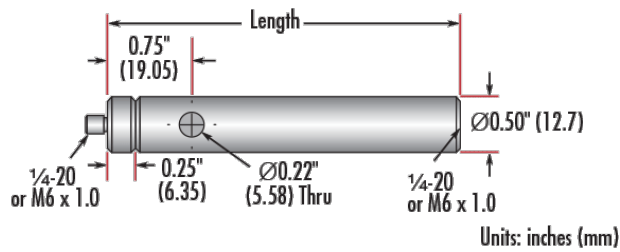

Threading & Mounting

8-32 **Male Thread:**

Regulatory Compliance

RoHS 2015:
Compliant

Certificate of Conformance:
View

REACH 241:
Compliant

Country of Origin:
China

Imported By:
Edmund Optics India Private Limited

Product Details

Adapter #58-982 is included. Additional [thread adapters](#) available separately.

- Male 8-32 or 1/4-20 Stud, Female 1/4-20 Base
- Posts Include Interchangeable Male Stud and Removable Base S.H.S.S.
- Available in Variety of Lengths
- [Metric Versions Also Available](#)

TECHSPEC® English Stainless Steel Mounting Posts include a 1/4" long male thread stud adapter that is easily interchangeable with other adapters to ensure compatibility between these posts and any optical mount. Removing the included adapter reveals female 8-32 threads on the post. Each optical post also has a thru-hole to allow an Allen wrench or other tool to rotate the post easily. Thread values are laser engraved on each post for quick identification and integration. TECHSPEC English Stainless Steel Mounting Posts are offered in a variety of lengths. [Metric Versions are also available for purchase.](#)

Technical Information

#68-230

Stock No.	Description	Qty
#59-751	Steel Post, 1" Length	1
#59-752	Steel Post, 1.5" Length	1
#58-999	Steel Post, 2" Length	2
#59-754	Steel Post, 3" Length	2
#59-000	Steel Post, 4" Length	2
#59-008	Steel Post, 6" Length	1
#59-009	Steel Post, 8" Length	1

#68-229

Stock No.	Description	Qty
#58-960	Steel Post, 1" Length	1
#58-961	Steel Post, 1.5" Length	1
#58-962	Steel Post, 2" Length	2
#58-964	Steel Post, 3" Length	2
#58-965	Steel Post, 4" Length	2
#58-966	Steel Post, 6" Length	1
#58-967	Steel Post, 8" Length	1