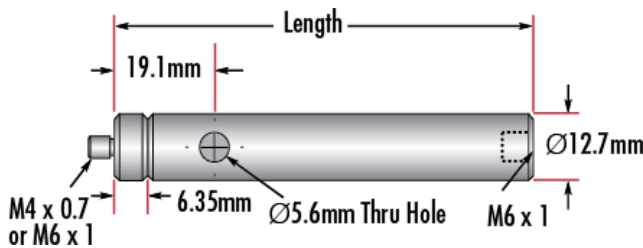

General

Metric **Type:**

Note:
Adapter #58-984 is included. Additional [thread adapters](#) available separately.

Physical & Mechanical Properties

152.40 **Length (mm):**

Length (inches):

6.0

12.70 Diameter (mm):

0.5 Diameter (inches):

Threading & Mounting

M4 x 0.7 Male Thread:

Regulatory Compliance

Compliant RoHS 2015:

View Certificate of Conformance:

Compliant REACH 241:

China Country of Origin:

- Male M4 x 0.7 or M6 x 1.0 Stud, Female M6 x 1.0 Base
- Posts Include Interchangeable Male Stud and Removable Base S.H.S.S.
- Available in Variety of Lengths
- [English Versions Also Available](#)

TECHSPEC® Metric Stainless Steel Mounting Posts include a 6.35mm long male thread stud adapter that is easily interchangeable with other adapters to ensure compatibility between these posts and any optical mount. Removing the included adapter reveals female M4 threads on the post. Each optical post also has a thru-hole to allow an Allen wrench or other tool to rotate the post easily. Thread values are laser engraved on each post for quick identification and integration. TECHSPEC Metric Stainless Steel Mounting Posts are offered in a variety of lengths. [English versions are also available for purchase.](#)

Technical Information

#68-231		
Stock No.	Description	Qty
#58-950	Steel Post, 25.4mm Length	1
#58-951	Steel Post, 38.1mm Length	1
#58-952	Steel Post, 50.8mm Length	2
#58-954	Steel Post, 76.2mm Length	2
#58-955	Steel Post, 101.6mm Length	2
#58-956	Steel Post, 152.4mm Length	1
#58-957	Steel Post, 203.2mm Length	1