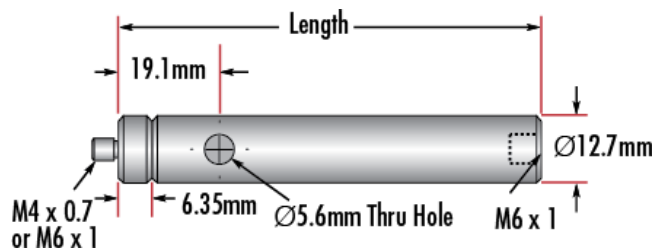

General

Metric **Type:**

Note:
Adapter #58-984 is included. Additional [thread adapters](#) available separately.

Physical & Mechanical Properties

152.40 **Length (mm):**

Length (inches):

6.0

12.70 Diameter (mm):

0.5 Diameter (inches):

Threading & Mounting

M4 x0.7 Male Thread:

Regulatory Compliance

Compliant RoHS 2015:

View Certificate of Conformance:

Compliant REACH 241:

China Country of Origin:

- Male M4 x0.7 or M6 x 1.0 Stud, Female M6 x1.0 Base
- Posts Include Interchangeable Male Stud and Removable Base S.H.S.S.
- Available in Variety of Lengths
- [English Versions Also Available](#)

TECHSPEC® Metric Stainless Steel Mounting Posts include a 6.35mm long male thread stud adapter that is easily interchangeable with other adapters to ensure compatibility between these posts and any optical mount. Removing the included adapter reveals female M4 threads on the post. Each optical post also has a thru-hole to allow an Allen wrench or other tool to rotate the post easily. Thread values are laser engraved on each post for quick identification and integration. TECHSPEC Metric Stainless Steel Mounting Posts are offered in a variety of lengths. [English versions are also available for purchase.](#)

Technical Information

#68-231		
Stock No.	Description	Qty
#58-950	Steel Post, 25.4mm Length	1
#58-951	Steel Post, 38.1mm Length	1
#58-952	Steel Post, 50.8mm Length	2
#58-954	Steel Post, 76.2mm Length	2
#58-955	Steel Post, 101.6mm Length	2
#58-956	Steel Post, 152.4mm Length	1
#58-957	Steel Post, 203.2mm Length	1