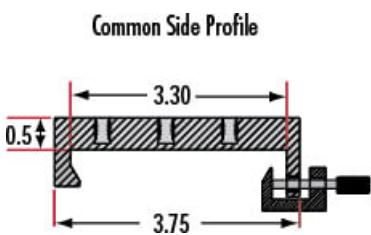

Threading & Mounting

C'bore Holes and Slots only for 1/4" (or M6) S.H.C.S	Mounting Threads:

Regulatory Compliance

Compliant	RoHS 2015:
View	Certificate of Conformance:
Compliant	REACH 241:
United States	Country of Origin:
Edmund Optics India Private Limited 267, Greystone Building, Second Floor, 6th Cross Rd, Binnamangala, Stage 1, Indiranagar, Bengaluru, Karnataka, India 560038 Phone: +91- 80-6845 0000	Imported By:

Product Details

- Wide Range of Carrier Length and Mounting Hole Options Available
- Low Profile Design with Smooth Movement
- Increased Stability and <1mrad Straight Line Accuracy

Dovetail Optical Rail Systems are designed for easy and stable installation and positioning of various optical components along the same axis. The rails feature slotted holes that allow them to be fixed to standard 1/4-20 TPI and M6 breadboards or optical tables. Carriers are available with different lengths and hole patterns to meet various mounting needs including options that are directly compatible with our [TECHSPEC® Manual Stages](#) for precision alignment. Carriers utilize a unique two-piece design to prevent the locking screws from contacting the rail and to allow easy attachment and removal. All Dovetail Optical Rail System parts are constructed of black anodized aluminum to minimize stray reflections or glare.

Note: Rails and carriers are sold separately.

Technical Information

Stock No.	L	A	B	C	D	# Slots	# C'bores
#54-401	12	6	4	—	—	3	—
#54-402	36	18	16	4	6	5	2