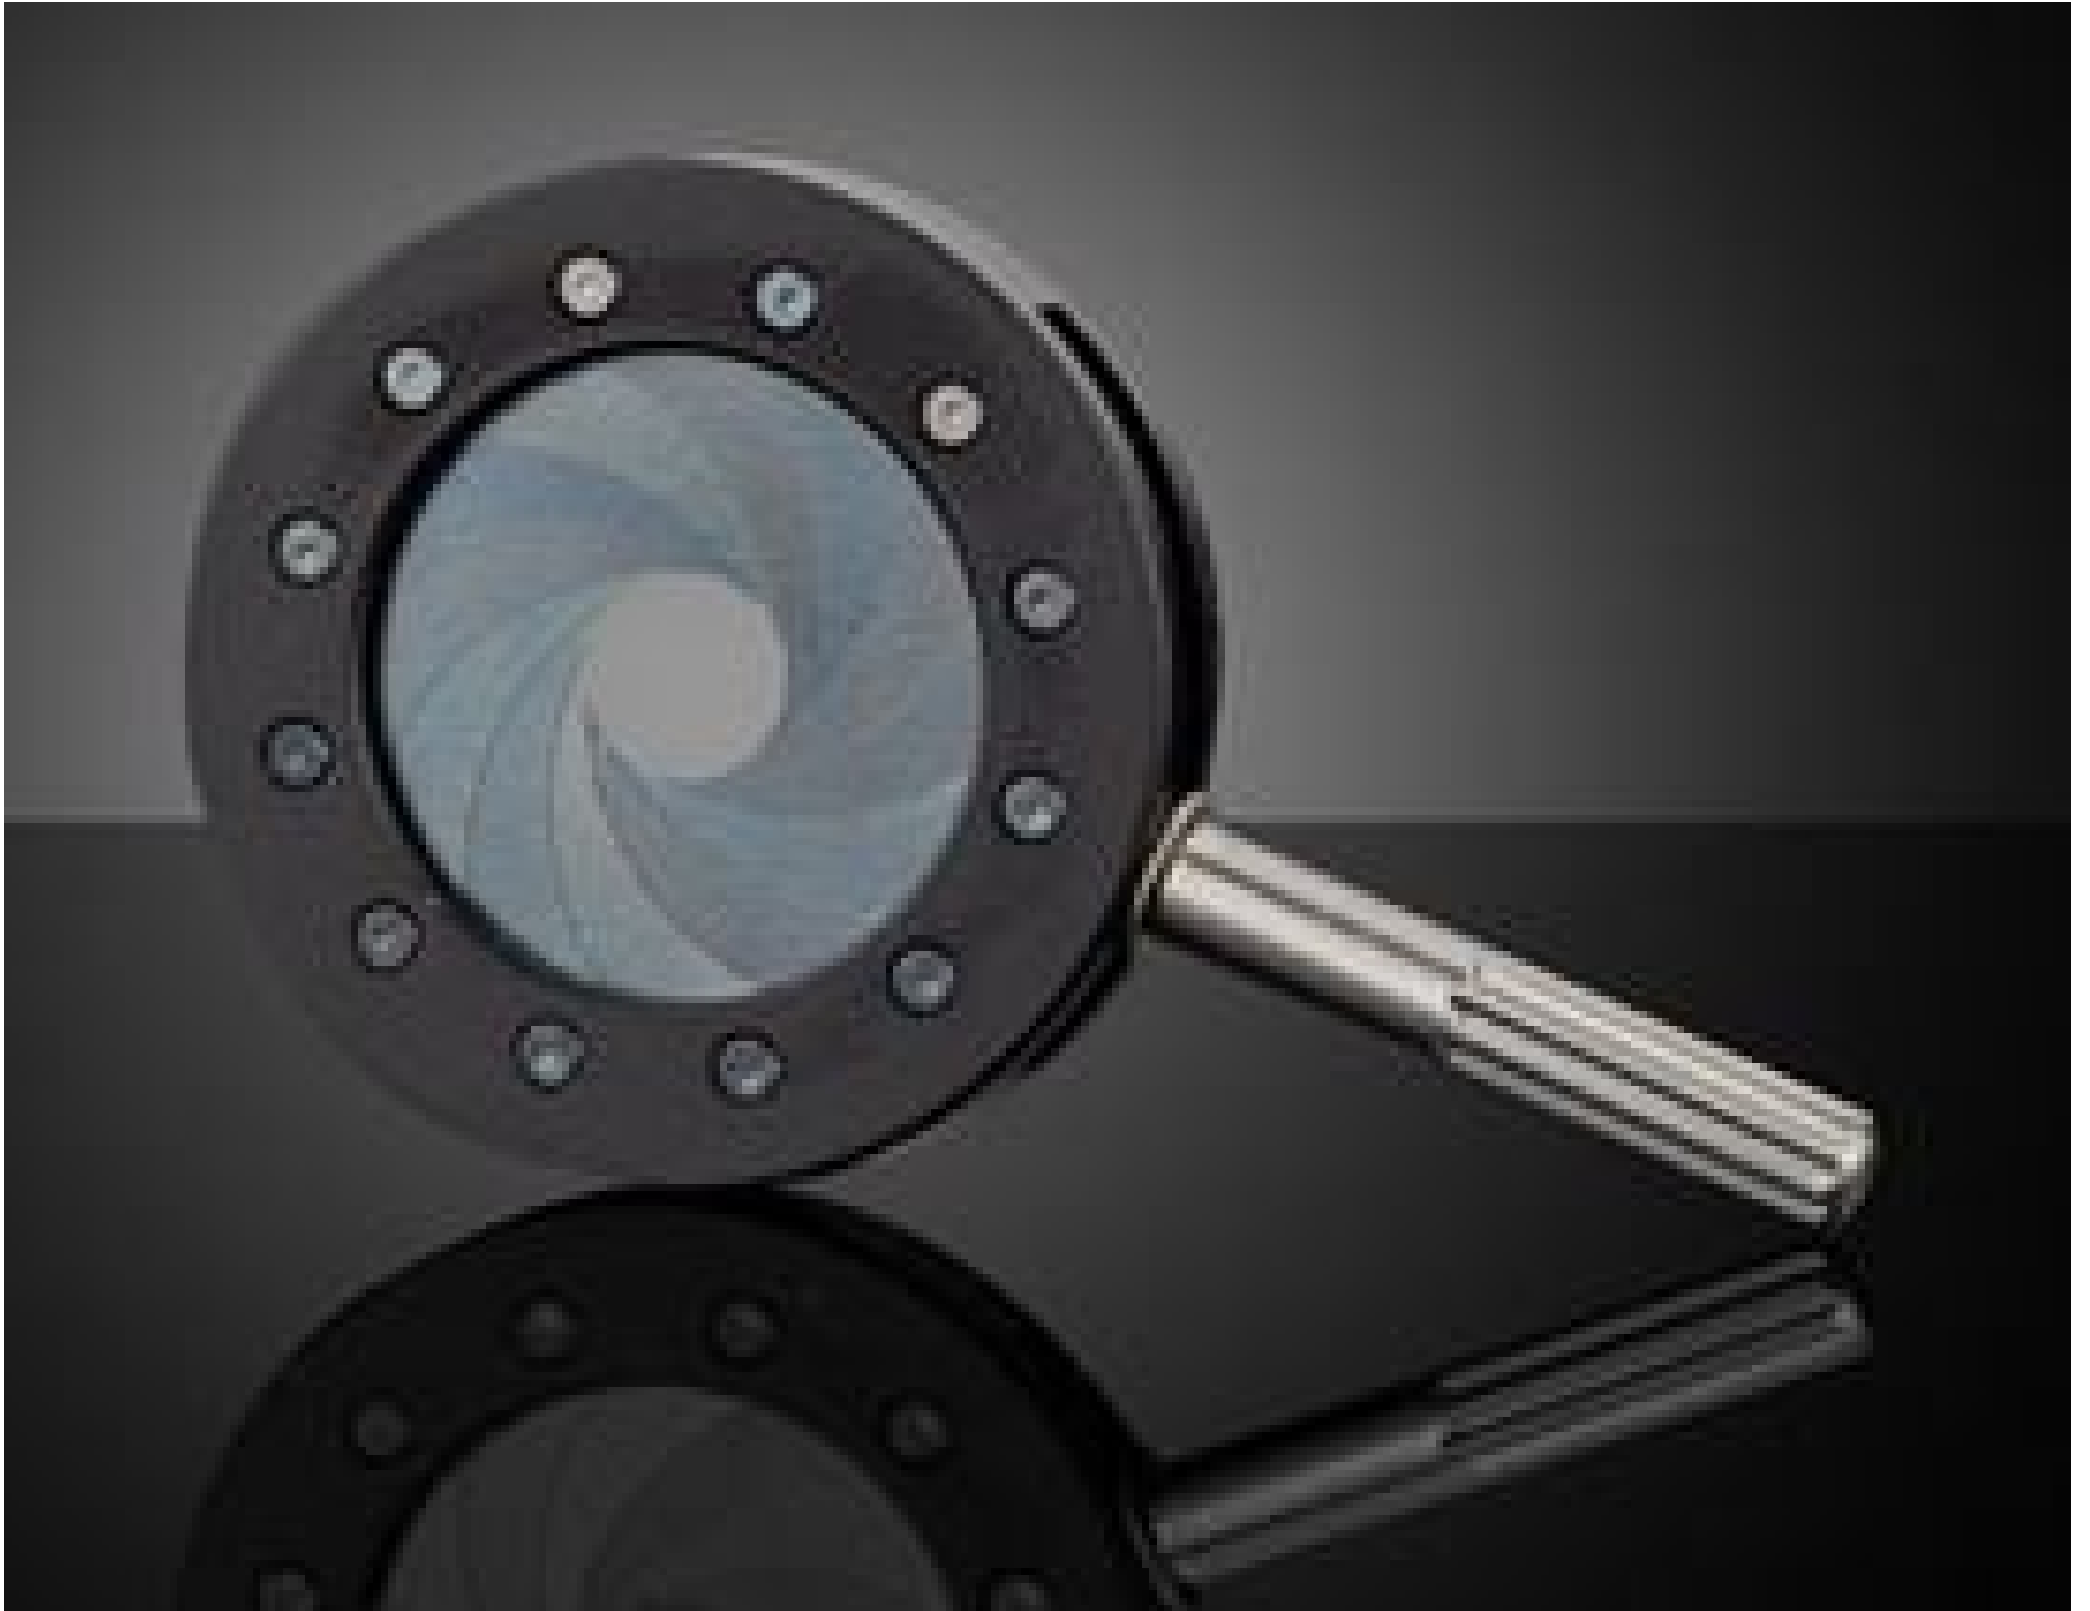

## 12mm Max. Aperture, Burnished Steel Leaves, Lockable Iris Diaphragm

Photo shows part #29887

Stock **#29-886** [CONTACT US](#)

1  MRP ₹9,231

 Price inclusive of all taxes

**ADD TO CART**