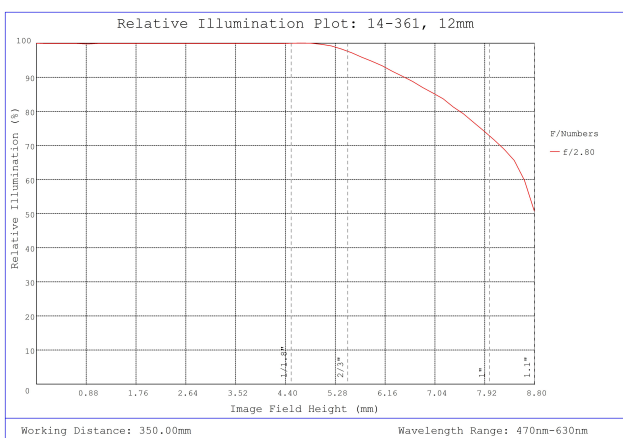

inspect

award 2021

winner

Note: Hirose cables (2 length options) and Lens Driver are required for operation and sold separately.

Technical Information

#14-361, 12mm LT Series Fixed Focal Length Lens, Distortion Plot

#14-361, 12mm LT Series Fixed Focal Length Lens, Relative Illumination Plot

#14-361, 12mm LT Series Fixed Focal Length Lens, Working Distance versus Field of View Plot

#14-361, 12mm LT Series Fixed Focal Length Lens, Modulated Transfer Function (MTF) Plot, 500mm Working Distance, f2.8