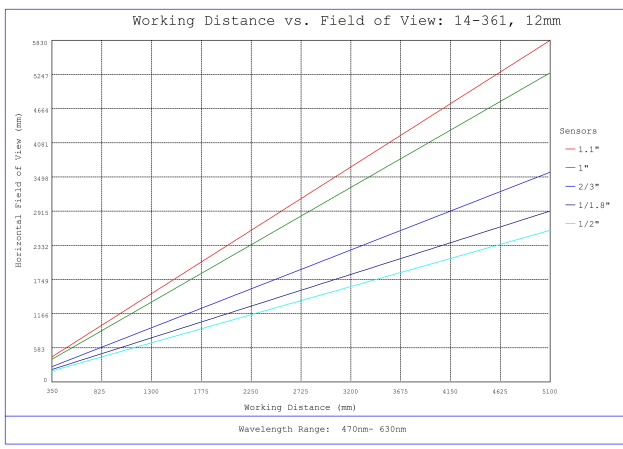

Outer Diameter (mm):
82

Weight (g):
245.5

Maximum Rear Protrusion (mm):
0

Optical Properties

Horizontal Field of View @ Max Sensor Format:
432.6mm - 60.0°

Field of View at Max Sensor Format:
Horizontal: 434.3mm - 59.2°
Vertical: 321mm - 45.7°
Diagonal: 552.2mm - 71.5°

inspect

award 2021

winner

Note: Hirose cables (2 length options) and Lens Driver are required for operation and sold separately.

Technical Information

#14-361, 12mm LT Series Fixed Focal Length Lens, Distortion Plot

#14-361, 12mm LT Series Fixed Focal Length Lens, Relative Illumination Plot

#14-361, 12mm LT Series Fixed Focal Length Lens, Working Distance versus Field of View Plot

#14-361, 12mm LT Series Fixed Focal Length Lens, Modulated Transfer Function (MTF) Plot, 500mm Working Distance, f2.8