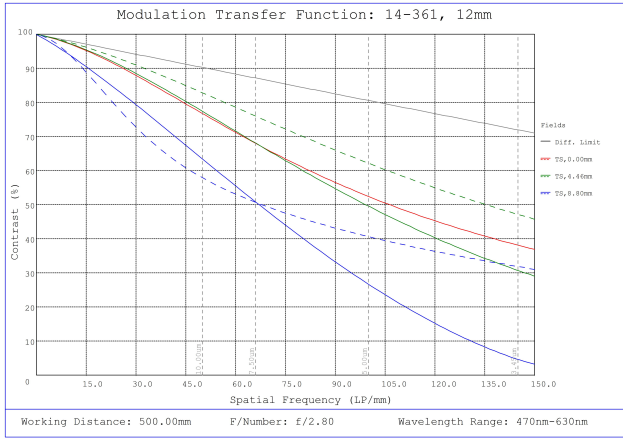

inspect

award 2021

winner

Note: Hirose cables (2 length options) and Lens Driver are required for operation and sold separately.

Technical Information

#14-361, 12mm LT Series Fixed Focal Length Lens, Distortion Plot

#14-361, 12mm LT Series Fixed Focal Length Lens, Relative Illumination Plot

#14-361, 12mm LT Series Fixed Focal Length Lens, Working Distance versus Field of View Plot

#14-361, 12mm LT Series Fixed Focal Length Lens, Modulated Transfer Function (MTF) Plot, 500mm Working Distance, f2.8