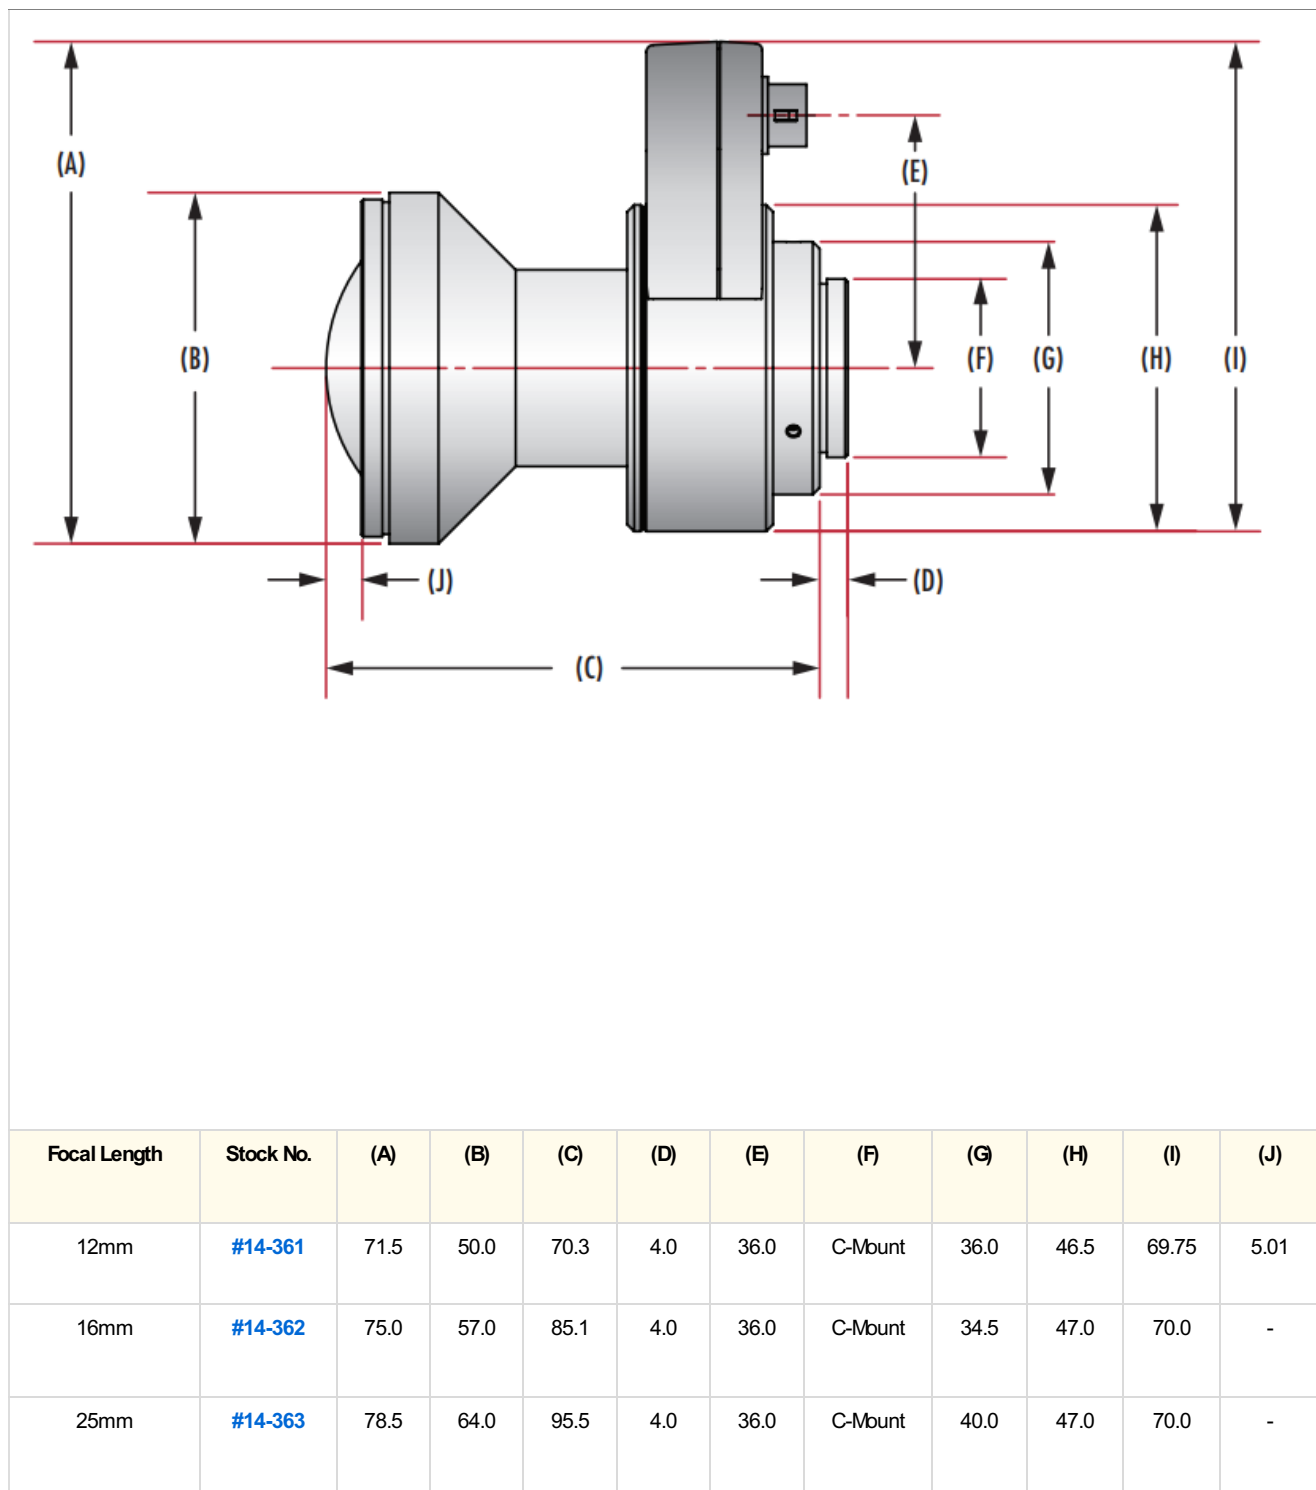

Compatible Cameras