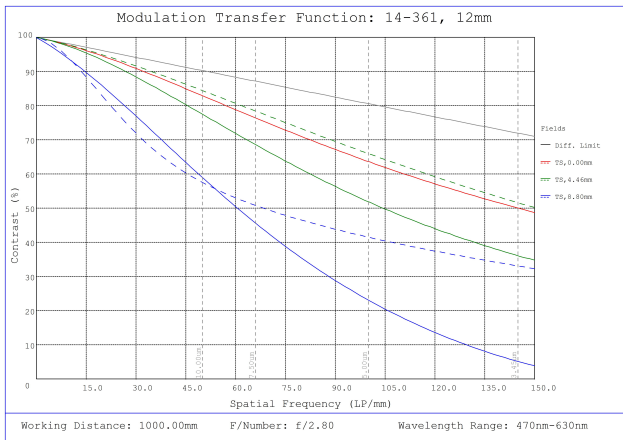

#14-361, 12mm LT Series Fixed Focal Length Lens, Relative Illumination Plot

#14-361, 12mm LT Series Fixed Focal Length Lens, Working Distance versus Field of View Plot

#14-361, 12mm LT Series Fixed Focal Length Lens, Modulated Transfer Function (MTF) Plot, 500mm Working Distance, f2.8

#14-361, 12mm LT Series Fixed Focal Length Lens, Depth of Field Plot, 500mm Working Distance, f2.8

#14-361, 12mm LT Series Fixed Focal Length Lens, Modulated Transfer Function (MTF) Plot, 1000mm Working Distance, f2.8