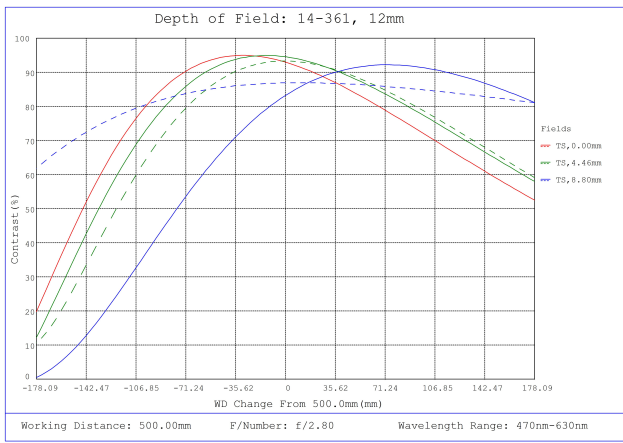

#14-361, 12mm LT Series Fixed Focal Length Lens, Depth of Field Plot, 500mm Working Distance, f2.8