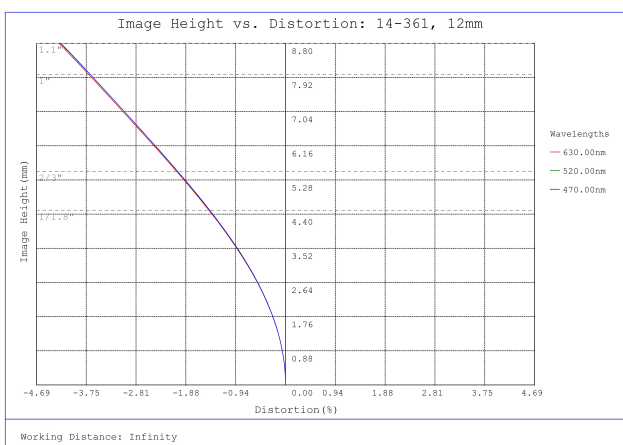

inspect

award 2021

---

winner

Note: Hirose cables (2 length options) and Lens Driver are required for operation and sold separately.

Technical Information

#14-361, 12mm LT Series Fixed Focal Length Lens, Distortion Plot