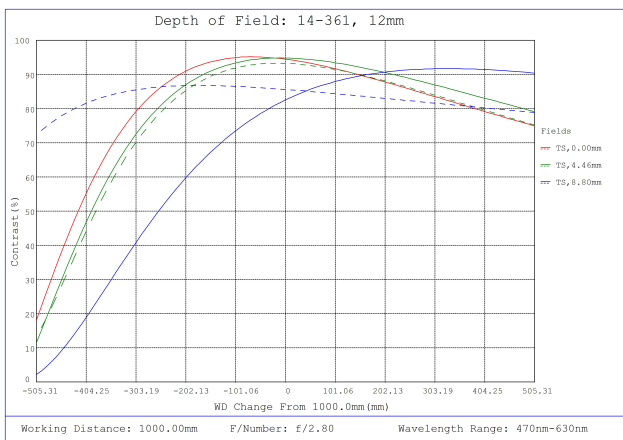

#14-361, 12mm LT Series Fixed Focal Length Lens, Relative Illumination Plot

#14-361, 12mm LT Series Fixed Focal Length Lens, Working Distance versus Field of View Plot

#14-361, 12mm LT Series Fixed Focal Length Lens, Modulated Transfer Function (MTF) Plot, 500mm Working Distance, f2.8

#14-361, 12mm LT Series Fixed Focal Length Lens, Depth of Field Plot, 500mm Working Distance, f2.8

#14-361, 12mm LT Series Fixed Focal Length Lens, Modulated Transfer Function (MTF) Plot, 1000mm Working Distance, f2.8