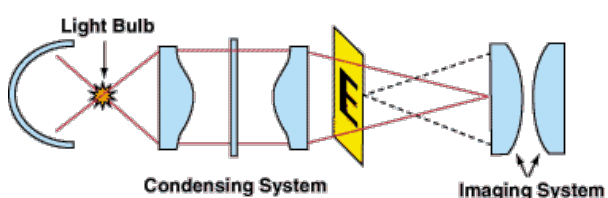

Regulatory Compliance	
Compliant	RoHS 2015:
View	Certificate of Conformance:
Compliant	Reach 235:
China	Country of Origin:
Edmund Optics India Private Limited 267, Greystone Building, Second Floor, 6th Cross Rd, Binnamangala, Stage 1, Indiranagar, Bengaluru, Karnataka, India 560038 Phone: +91- 80-6845 0000	Imported By:

Product Details

- Molded Illumination Lenses
- Aspheric or Spherical Designs
- High Numerical Apertures

Condenser Lenses are molded lenses designed for illumination applications. Featuring large apertures and short focal lengths, Condenser Lenses are commonly used in emitter-detector applications, projection applications, or condensing illumination applications such as Koehler Illumination. The Aspheric Condenser Lenses are molded on the aspheric surface and ground and polished on the opposite face, offering superior performance. The Plano-Convex (PCX) Condenser Lenses are molded on both surfaces, offering excellent value.

Technical Information