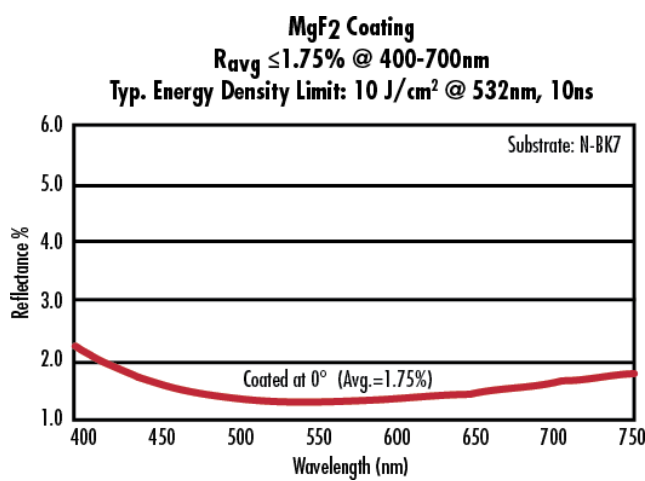

Optical Properties

MgF₂ (400-700nm)	Coating:
R_{avg} ≤ 1.75% @ 400 - 700nm	Coating Specification:
400 - 700	Wavelength Range (nm):

Regulatory Compliance

Compliant	Reach 174:
Compliant	RoHS 2015:
View	Certificate of Conformance:
Japan	Country of Origin:
Edmund Optics India Private Limited 267, Greystone Building, Second Floor, 6th Cross Rd, Binnamangala, Stage 1, Indiranagar, Bengaluru, Karnataka, India 560038 Phone: +91- 80-6845 0000	Imported By:

Product Details

- Kits Available for 12.5mm and 25mm Diameter Lenses
- MgF₂, VIS 0°, and VIS-NIR Coating Options
- Compatible with [Tube](#) and [Optical Cage System](#) Mechanics
- Note: Potential change of packaging

TECHSPEC® Achromatic Lens Kits contain our highest quality optics with various effective focal lengths to fit our optics mounts. All lenses feature an Anti-Reflection coating. For complete specifications on each lens within each kit, please refer to the table in the Technical Information tab.

Note: Due to supply chain issues, our kits may be delivered with an alternative packaging solution in place of a wooden box. For any questions, please contact kits@edmundoptics.com.

Technical Information

Lens Specifications			Coating Options		
Effective Focal Length EFL	Back Focal Length BFL	f/#	MgF₂ Coating	VIS 0° Coating	VIS-NIR Coating
14mm	9.92mm	1.1	#45-209	#47-660	#49-321
20mm	16.45mm	1.6	#32-309	#47-661	#49-322
25mm	21.47mm	2.0	#32-311	#47-662	#49-323
30mm	26.12mm	2.4	#32-313	#47-663	#49-324
35mm	32.5mm	2.8	#45-210	#47-664	#49-325
40mm	37.54mm	3.2	#32-315	#47-665	#49-326
45mm	42.52mm	3.6	#45-136	#47-666	#49-327
50mm	47.61mm	4.0	#32-317	#47-667	#49-328
60mm	57.59mm	4.8	#45-137	#47-668	#49-329
75mm	72.35mm	6.0	#32-882	#47-669	#49-330
80mm	78.40mm	6.4	#45-409	#47-670	#49-331
90mm	88.47mm	7.2	#45-410	#47-671	#49-332
100mm	97.92mm	8.0	#45-265	#47-672	#49-333

Lens Specifications	Coating Options