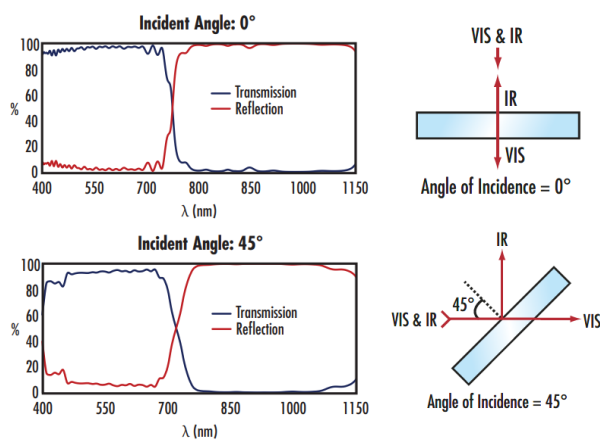

400 - 1150

Substrate: □

BOROFLOAT®

Angle of Incidence (°):

0

Coating Specification:

T_{avg} >90% @ 400 - 690nm, R_{avg} >95% @ 710 - 1150nm
AR: R_{avg} <1% @ 400 - 700nm

Surface Quality:

80-50

Regulatory Compliance

RoHS 2015:

Compliant

Certificate of Conformance:

[View](#)

Reach 247:

Compliant

Country of Origin:

United States

Imported By:

Edmund Optics India Private Limited
267, Greystone Building, Second Floor,
6th Cross Rd, Binnamangala,
Stage 1, Indiranagar, Bengaluru,
Karnataka, India 560038
Phone: +91- 80-6845 0000

Product Details

- High Transmission from 400 - 690nm
- High Reflection from 750 - 1125nm
- Ideal for Minimizing Heat Build-Up

TECHSPEC® High Performance Hot Mirrors feature a multi-layer dielectric coating optimized for greater than 85% transmission of visible light and greater than 95% reflection of IR wavelengths. For high power illumination, forced air cooling is recommended. Hot mirrors, also known as heat-reflecting mirrors, are crucial in many projection and illumination systems where high levels of heat can quickly damage sensitive components. TECHSPEC High Performance Hot Mirrors are ideal for minimizing heat build-up. Hot mirrors are specially coated to transmit visible light while reflecting the NIR, a major contributor to heat generation. By using a hot mirror, heat levels are limited with minimum impact on the overall system performance.

Technical Information

Quote Your Size

Compatible Mounts