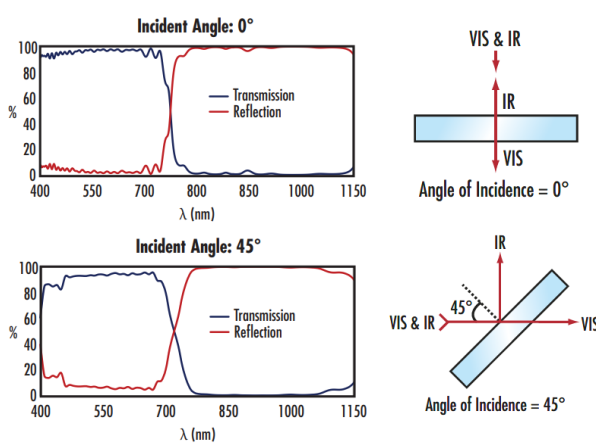

BOROFLOAT® **Substrate:** □

0 **Angle of Incidence (°):**

Coating Specification:
T_{avg} >90% @ 400 - 690nm, R_{avg} >95% @ 710 - 1150nm
AR: R_{avg} <1% @ 400 - 700nm

80-50 **Surface Quality:**

Regulatory Compliance

Compliant **RoHS 2015:**

View **Certificate of Conformance:**

Compliant **Reach 247:**

United States **Country of Origin:**

Imported By:

Edmund Optics India Private Limited
267, Greystone Building, Second Floor,
6th Cross Rd, Binnamangala,
Stage 1, Indiranagar, Bengaluru,
Karnataka, India 560038
Phone: +91- 80-6845 0000

Product Details

- High Transmission from 400 - 690nm
- High Reflection from 750 - 1125nm
- Ideal for Minimizing Heat Build-Up

TECHSPEC® High Performance Hot Mirrors feature a multi-layer dielectric coating optimized for greater than 85% transmission of visible light and greater than 95% reflection of IR wavelengths. For high power illumination, forced air cooling is recommended. Hot mirrors, also known as heat-reflecting mirrors, are crucial in many projection and illumination systems where high levels of heat can quickly damage sensitive components. TECHSPEC High Performance Hot Mirrors are ideal for minimizing heat build-up. Hot mirrors are specially coated to transmit visible light while reflecting the NIR, a major contributor to heat generation. By using a hot mirror, heat levels are limited with minimum impact on the overall system performance.

Technical Information

Quote Your Size

Compatible Mounts