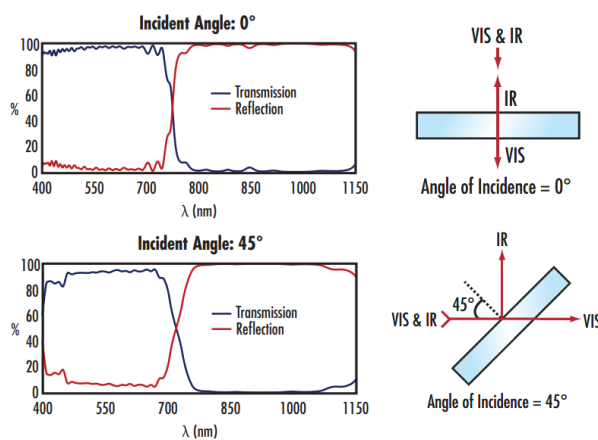

400 - 1150

Substrate: □

BOROFLOAT®

Angle of Incidence (°):

0

Coating Specification:

T_{avg} >90% @ 400 - 690nm, R_{avg} >95% @ 710 - 1150nm
AR: R_{avg} <1% @ 400 - 700nm

Surface Quality:

80-50

Regulatory Compliance

RoHS 2015:

Compliant

Certificate of Conformance:

[View](#)

Reach 247:

Compliant

Country of Origin:

United States

Imported By:

Edmund Optics India Private Limited
267, Greystone Building, Second Floor,
6th Cross Rd, Binnamangala,
Stage 1, Indiranagar, Bengaluru,
Karnataka, India 560038
Phone: +91- 80-6845 0000

Product Details

- High Transmission from 400 - 690nm
- High Reflection from 750 - 1125nm
- Ideal for Minimizing Heat Build-Up

TECHSPEC® High Performance Hot Mirrors feature a multi-layer dielectric coating optimized for greater than 85% transmission of visible light and greater than 95% reflection of IR wavelengths. For high power illumination, forced air cooling is recommended. Hot mirrors, also known as heat-reflecting mirrors, are crucial in many projection and illumination systems where high levels of heat can quickly damage sensitive components. TECHSPEC High Performance Hot Mirrors are ideal for minimizing heat build-up. Hot mirrors are specially coated to transmit visible light while reflecting the NIR, a major contributor to heat generation. By using a hot mirror, heat levels are limited with minimum impact on the overall system performance.

Technical Information

Quote Your Size

Compatible Mounts