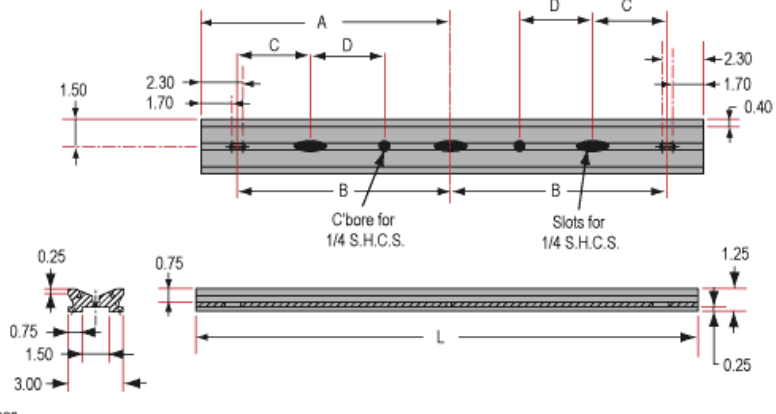

### Physical & Mechanical Properties

Linear (X) **Type of Movement:**

Dovetail	<b>Guide System:</b>
0.5	<b>Length (inches):</b>
12.70	<b>Length (mm):</b>
Black Anodized Aluminum	<b>Construction:</b>
<b>Hardware &amp; Interface Connectivity</b>	
Manual	<b>Type of Drive:</b>
<b>Threading &amp; Mounting</b>	
(3) 1/4-20 on 1"	<b>Mounting Threads:</b>
<b>Regulatory Compliance</b>	
<a href="#">Compliant</a>	<b>RoHS 2015:</b>
<a href="#">View</a>	<b>Certificate of Conformance:</b>
<a href="#">Compliant</a>	<b>REACH 241:</b>
United States	<b>Country of Origin:</b>
Edmund Optics India Private Limited 267, Greystone Building, Second Floor, 6th Cross Rd, Binnamangala, Stage 1, Indiranagar, Bengaluru, Karnataka, India 560038 Phone: +91- 80-6845 0000	<b>Imported By:</b>

## Product Details

- Wide Range of Carrier Length and Mounting Hole Options Available
- Low Profile Design with Smooth Movement
- Increased Stability and <1mrad Straight Line Accuracy

Dovetail Optical Rail Systems are designed for easy and stable installation and positioning of various optical components along the same axis. The rails feature slotted holes that allow them to be fixed to standard 1/4-20 TPI and M6 breadboards or optical tables. Carriers are available with different lengths and hole patterns to meet various mounting needs including options that are directly compatible with our [TECHSPEC® Manual Stages](#) for precision alignment. Carriers utilize a unique two-piece design to prevent the locking screws from contacting the rail and to allow easy attachment and removal. All Dovetail Optical Rail System parts are constructed of black anodized aluminum to minimize stray reflections or glare.

## Technical Information

Stock No.	L	A	B	C	D	# Slots	# C'bores
<a href="#">#54-401</a>	12	6	4	—	—	3	—
<a href="#">#54-402</a>	36	18	16	4	6	5	2

**Dovetail Optical Rail**

Units: inches