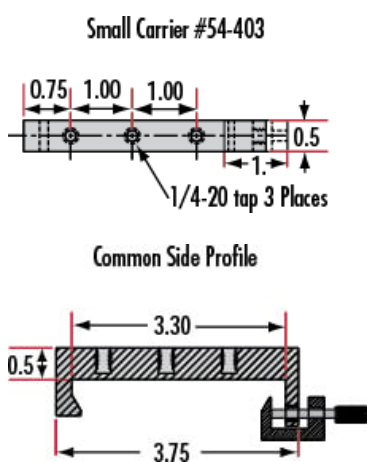

Product Details

- Wide Range of Carrier Length and Mounting Hole Options Available
- Low Profile Design with Smooth Movement
- Increased Stability and <1mrad Straight Line Accuracy

Dovetail Optical Rail Systems are designed for easy and stable installation and positioning of various optical components along the same axis. The rails feature slotted holes that allow them to be fixed to standard 1/4-20 TPI and M6 breadboards or optical tables. Carriers are available with different lengths and hole patterns to meet various mounting needs including options that are directly compatible with our [TECHSPEC® Manual Stages](#) for precision alignment. Carriers utilize a unique two-piece design to prevent the locking screws from contacting the rail and to allow easy attachment and removal. All Dovetail Optical Rail System parts are constructed of black anodized aluminum to minimize stray reflections or glare.

Note: Rails and carriers are sold separately.

Technical Information

Stock No.	L	A	B	C	D	# Slots	# C'bores
#54-401	12	6	4	—	—	3	—
#54-402	36	18	16	4	6	5	2