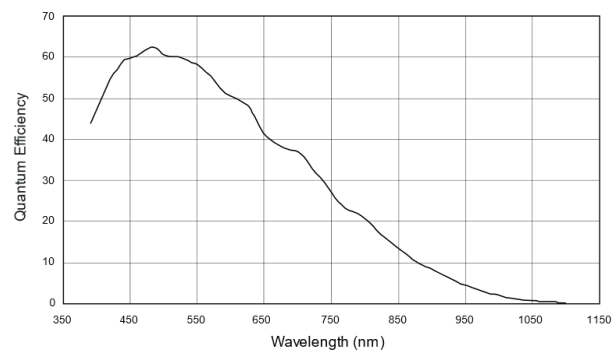

Reach 235:

Country of Origin:

Germany

Imported By:

Edmund Optics India Private Limited
267, Greystone Building, Second Floor,
6th Cross Rd, Binnamangala,
Stage 1, Indiranagar, Bengaluru,
Karnataka, India 560038
Phone: +91- 80-6845 0000

Product Details

- Perfect Analog Replacement
- Ultra-Small Form Factor
- Power Over Ethernet (PoE)
- Includes Basler Pylon Driver

Basler ace GigE Cameras are economical Gigabit Ethernet cameras that provide an ideal upgrade opportunity for analog camera users. With a small form factor matching that of many analog cameras (29 x 29mm), the ace can be a drop-in replacement to an existing analog system or a great choice to start a new project. Basler ace GigE Cameras can use Power Over Ethernet (PoE) (2 GigE cables required). The cameras can have long cable lengths and are the optimal choice for use on a factory floor. All cameras include the industry-proven Basler Pylon SDK Software and Driver.

Technical Information

MT9P031 Sensor QE Curve