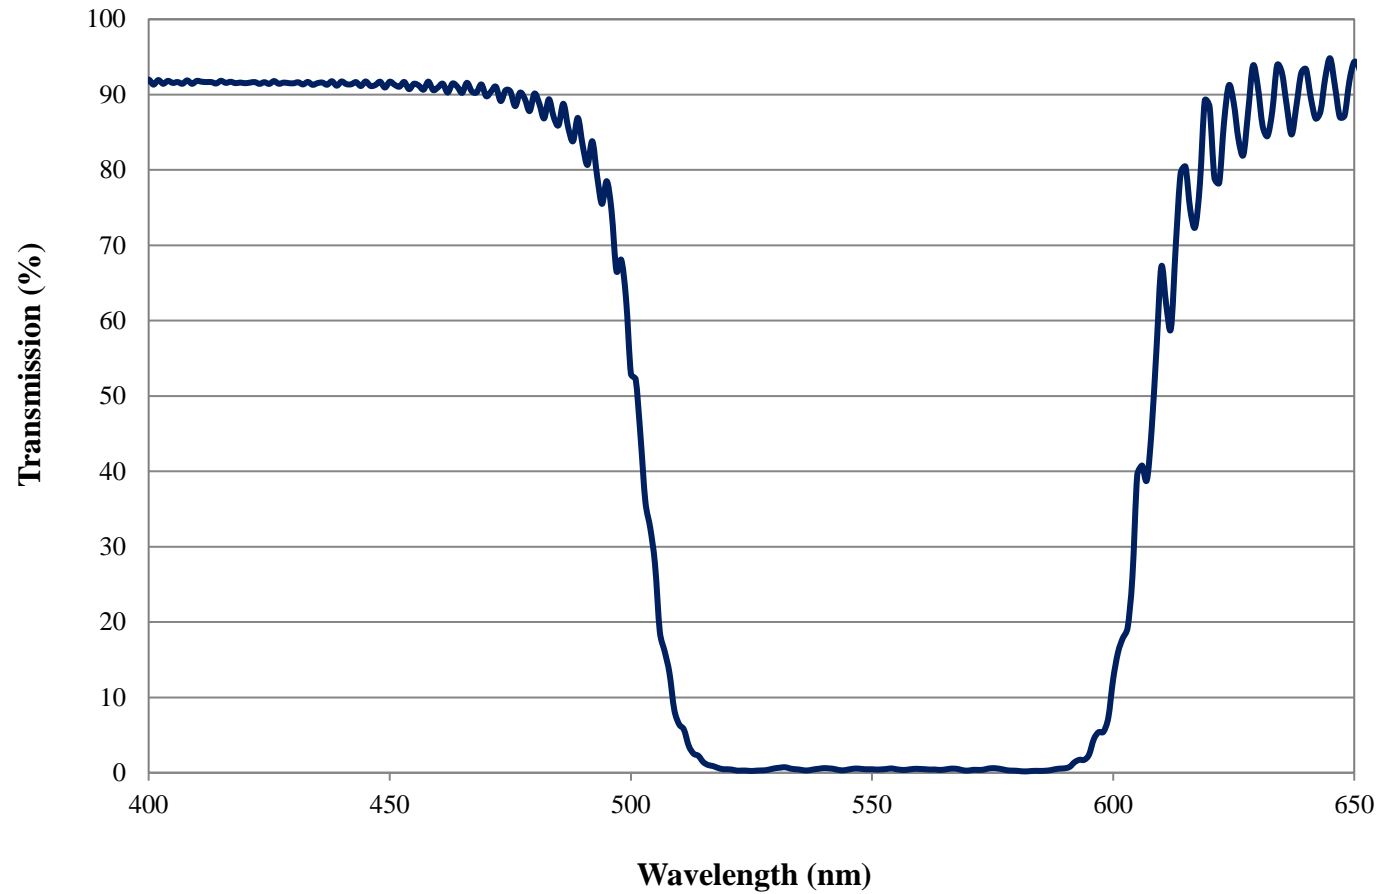

Coating Curve

Edmund Optics Inc.
USA | Asia | Europe

500nm OD 2 Ultra-Thin Shortpass Filter FOR REFERENCE ONLY

COATING CURVE

Coating Curve

Edmund Optics Inc.
USA | Asia | Europe

500nm OD 2 Ultra-Thin Shortpass Filter FOR REFERENCE ONLY

COATING CURVE