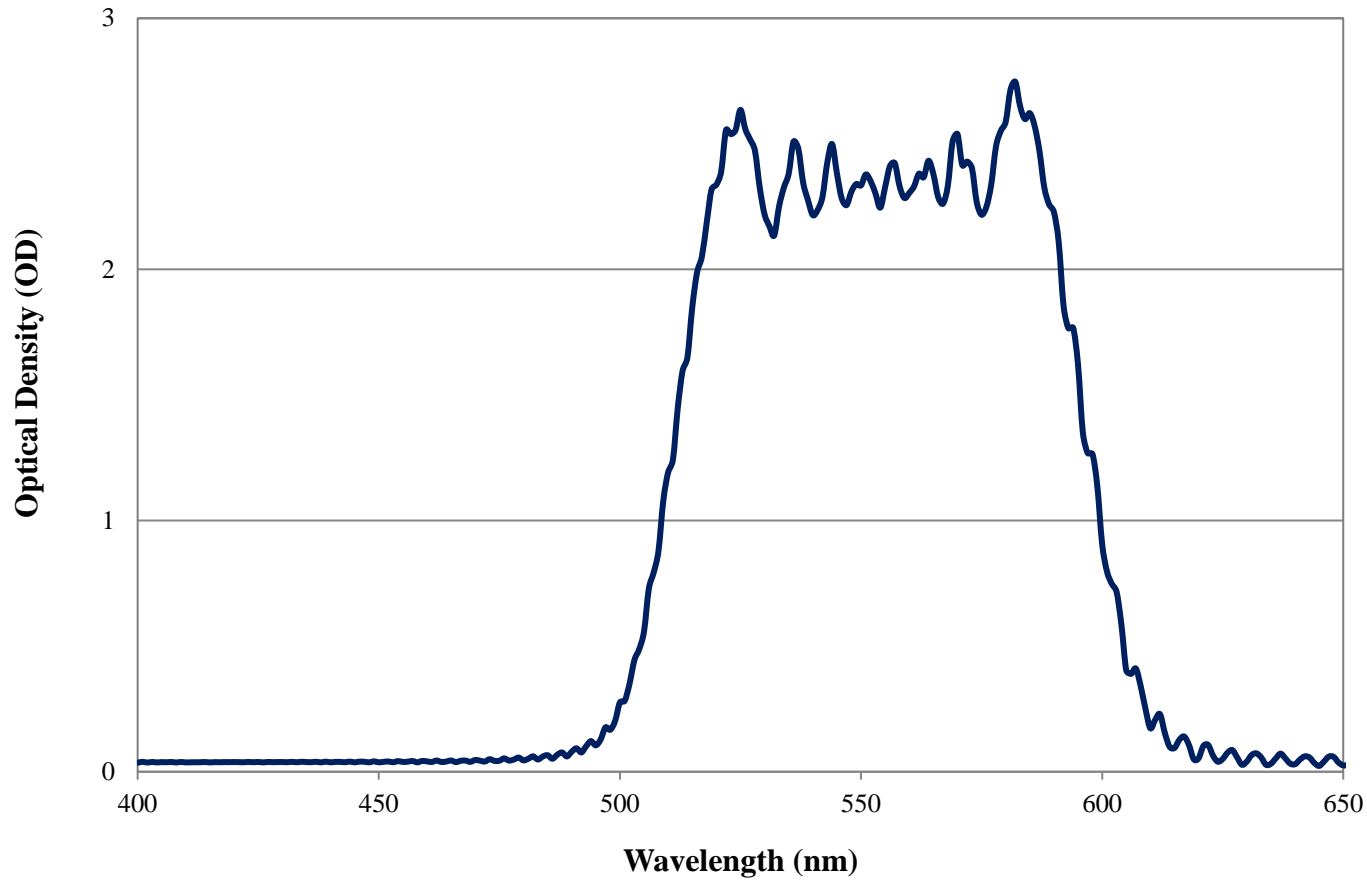

Coating Curve

Edmund Optics Inc.
USA | Asia | Europe

500nm OD 2 Ultra-Thin Shortpass Filter FOR REFERENCE ONLY

COATING CURVE

Coating Curve

Edmund Optics Inc.
USA | Asia | Europe

500nm OD 2 Ultra-Thin Shortpass Filter FOR REFERENCE ONLY

COATING CURVE